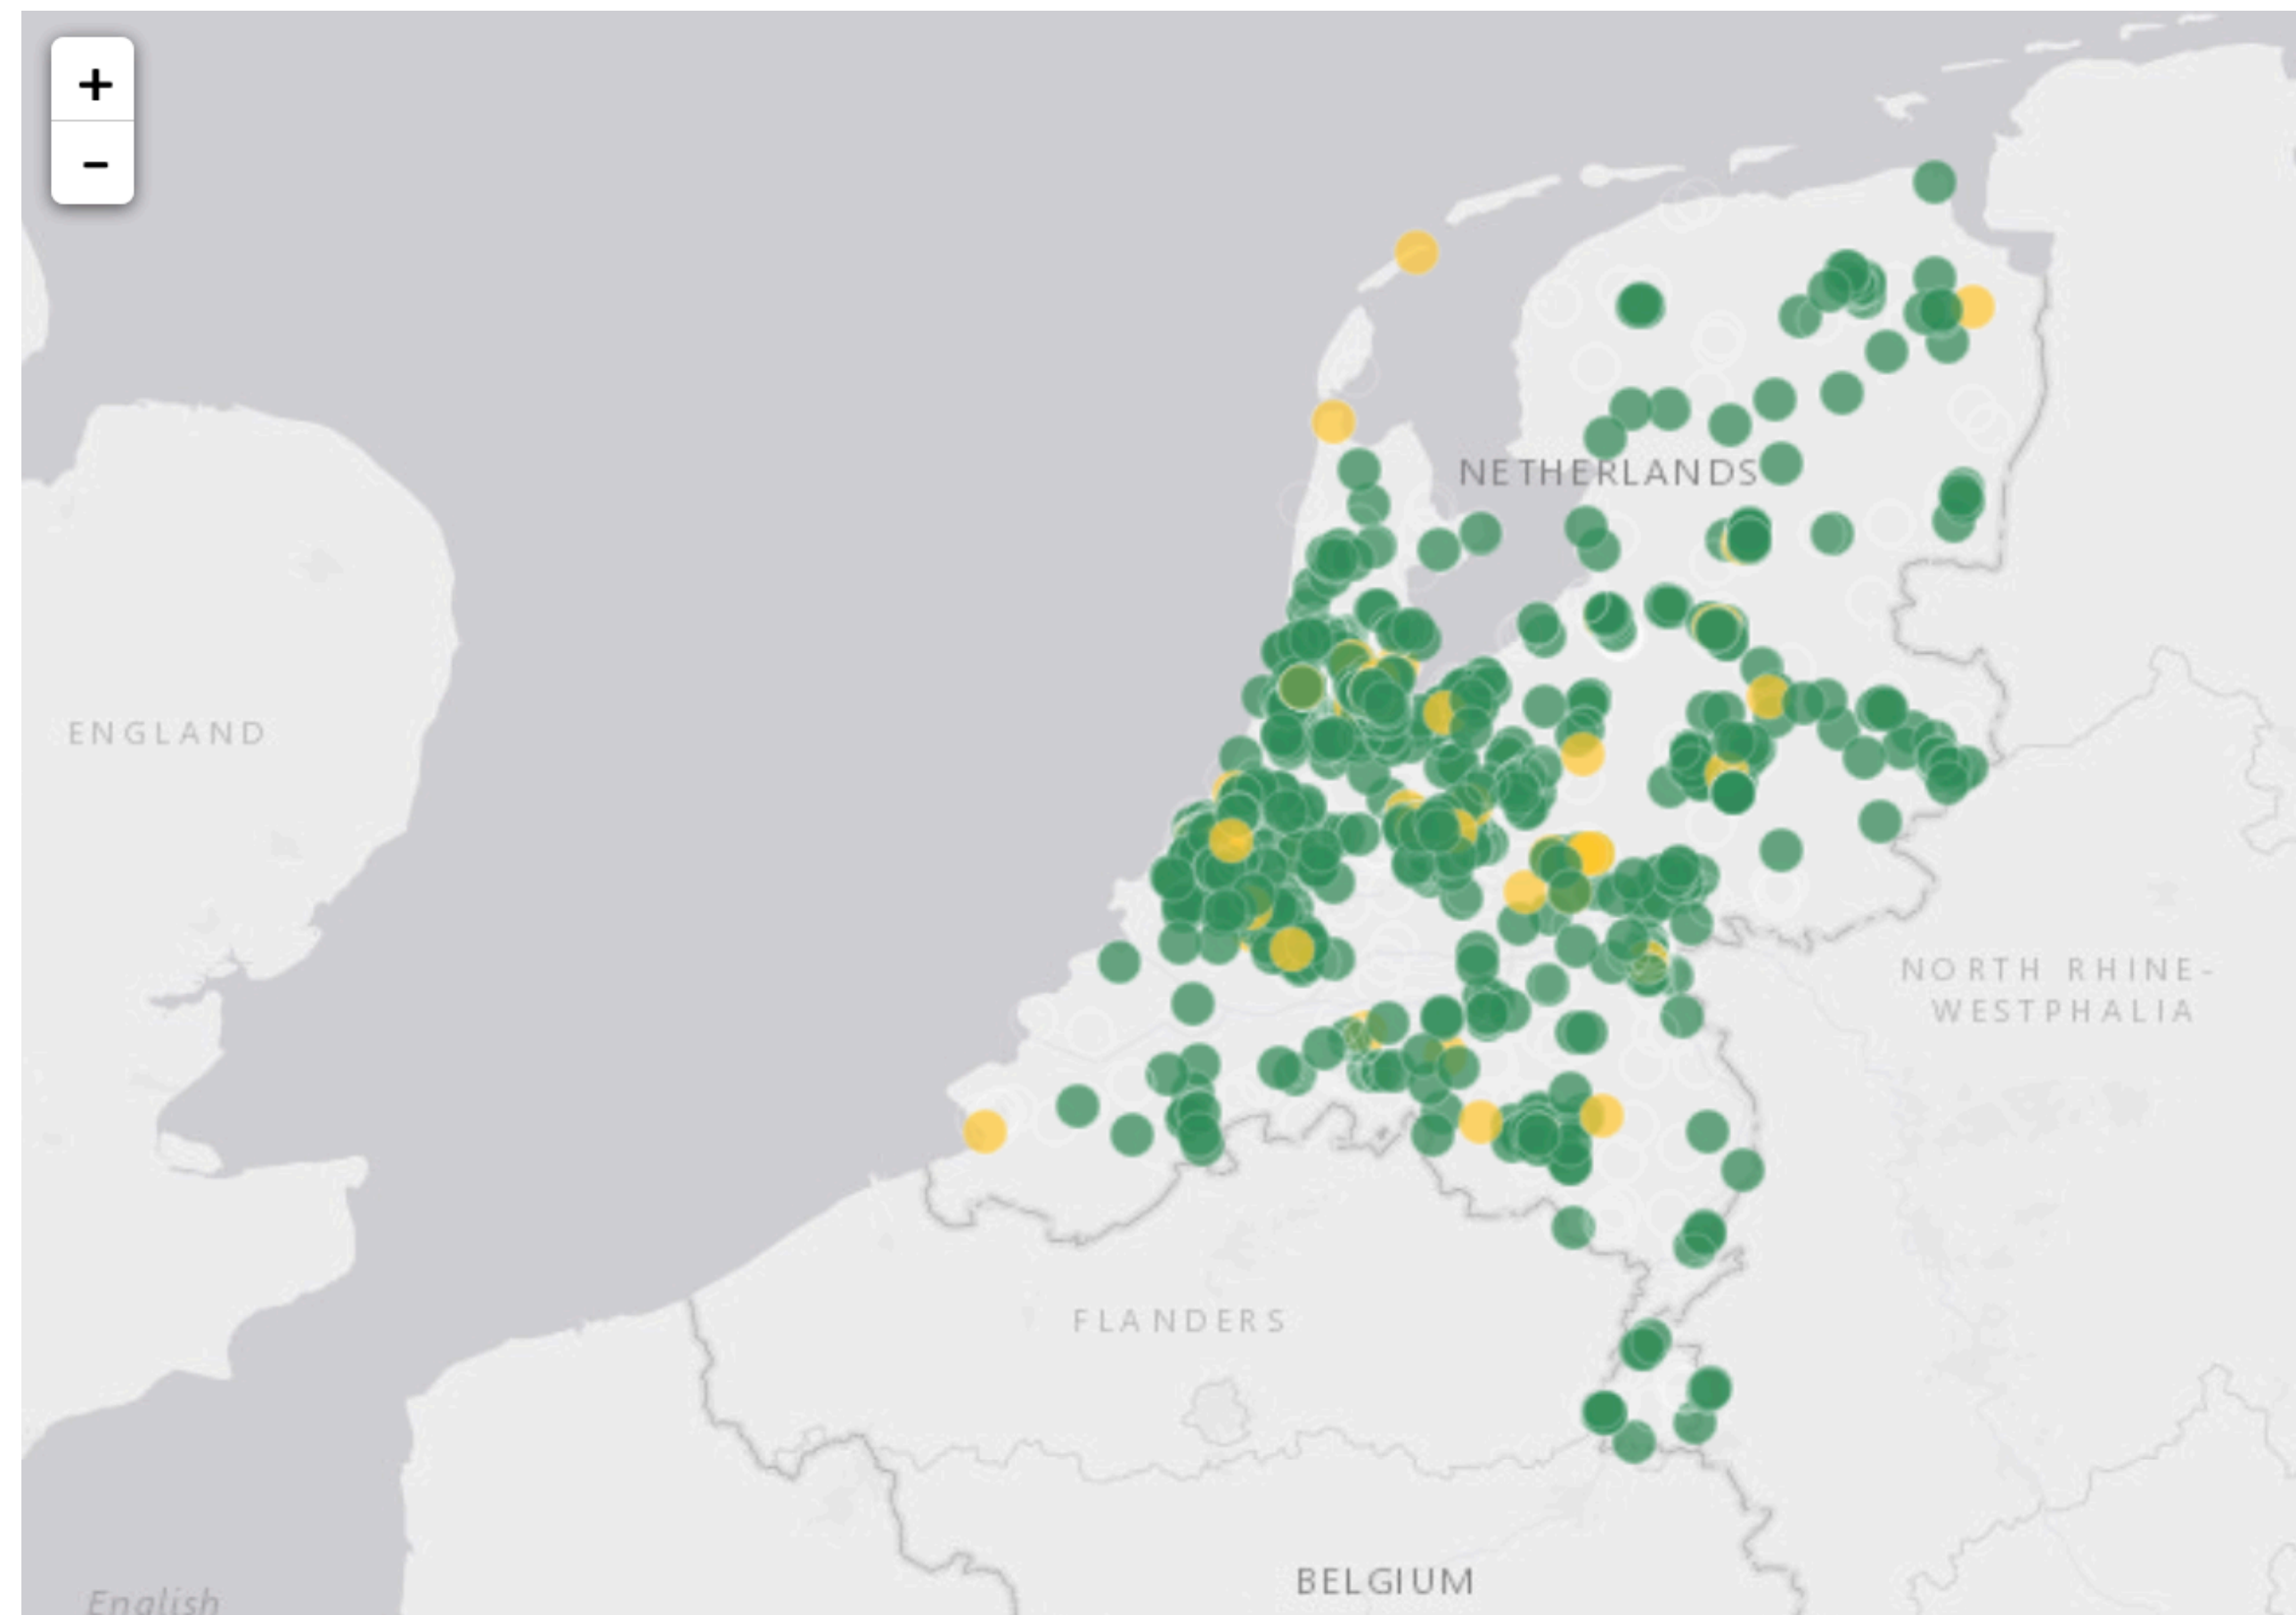

# RIPE Atlas coverage

# RIPE Atlas coverage in NL

- Connected: 638
- Disconnected: 76
- Abandoned: 966

# Where in the World is This Network or IXP?