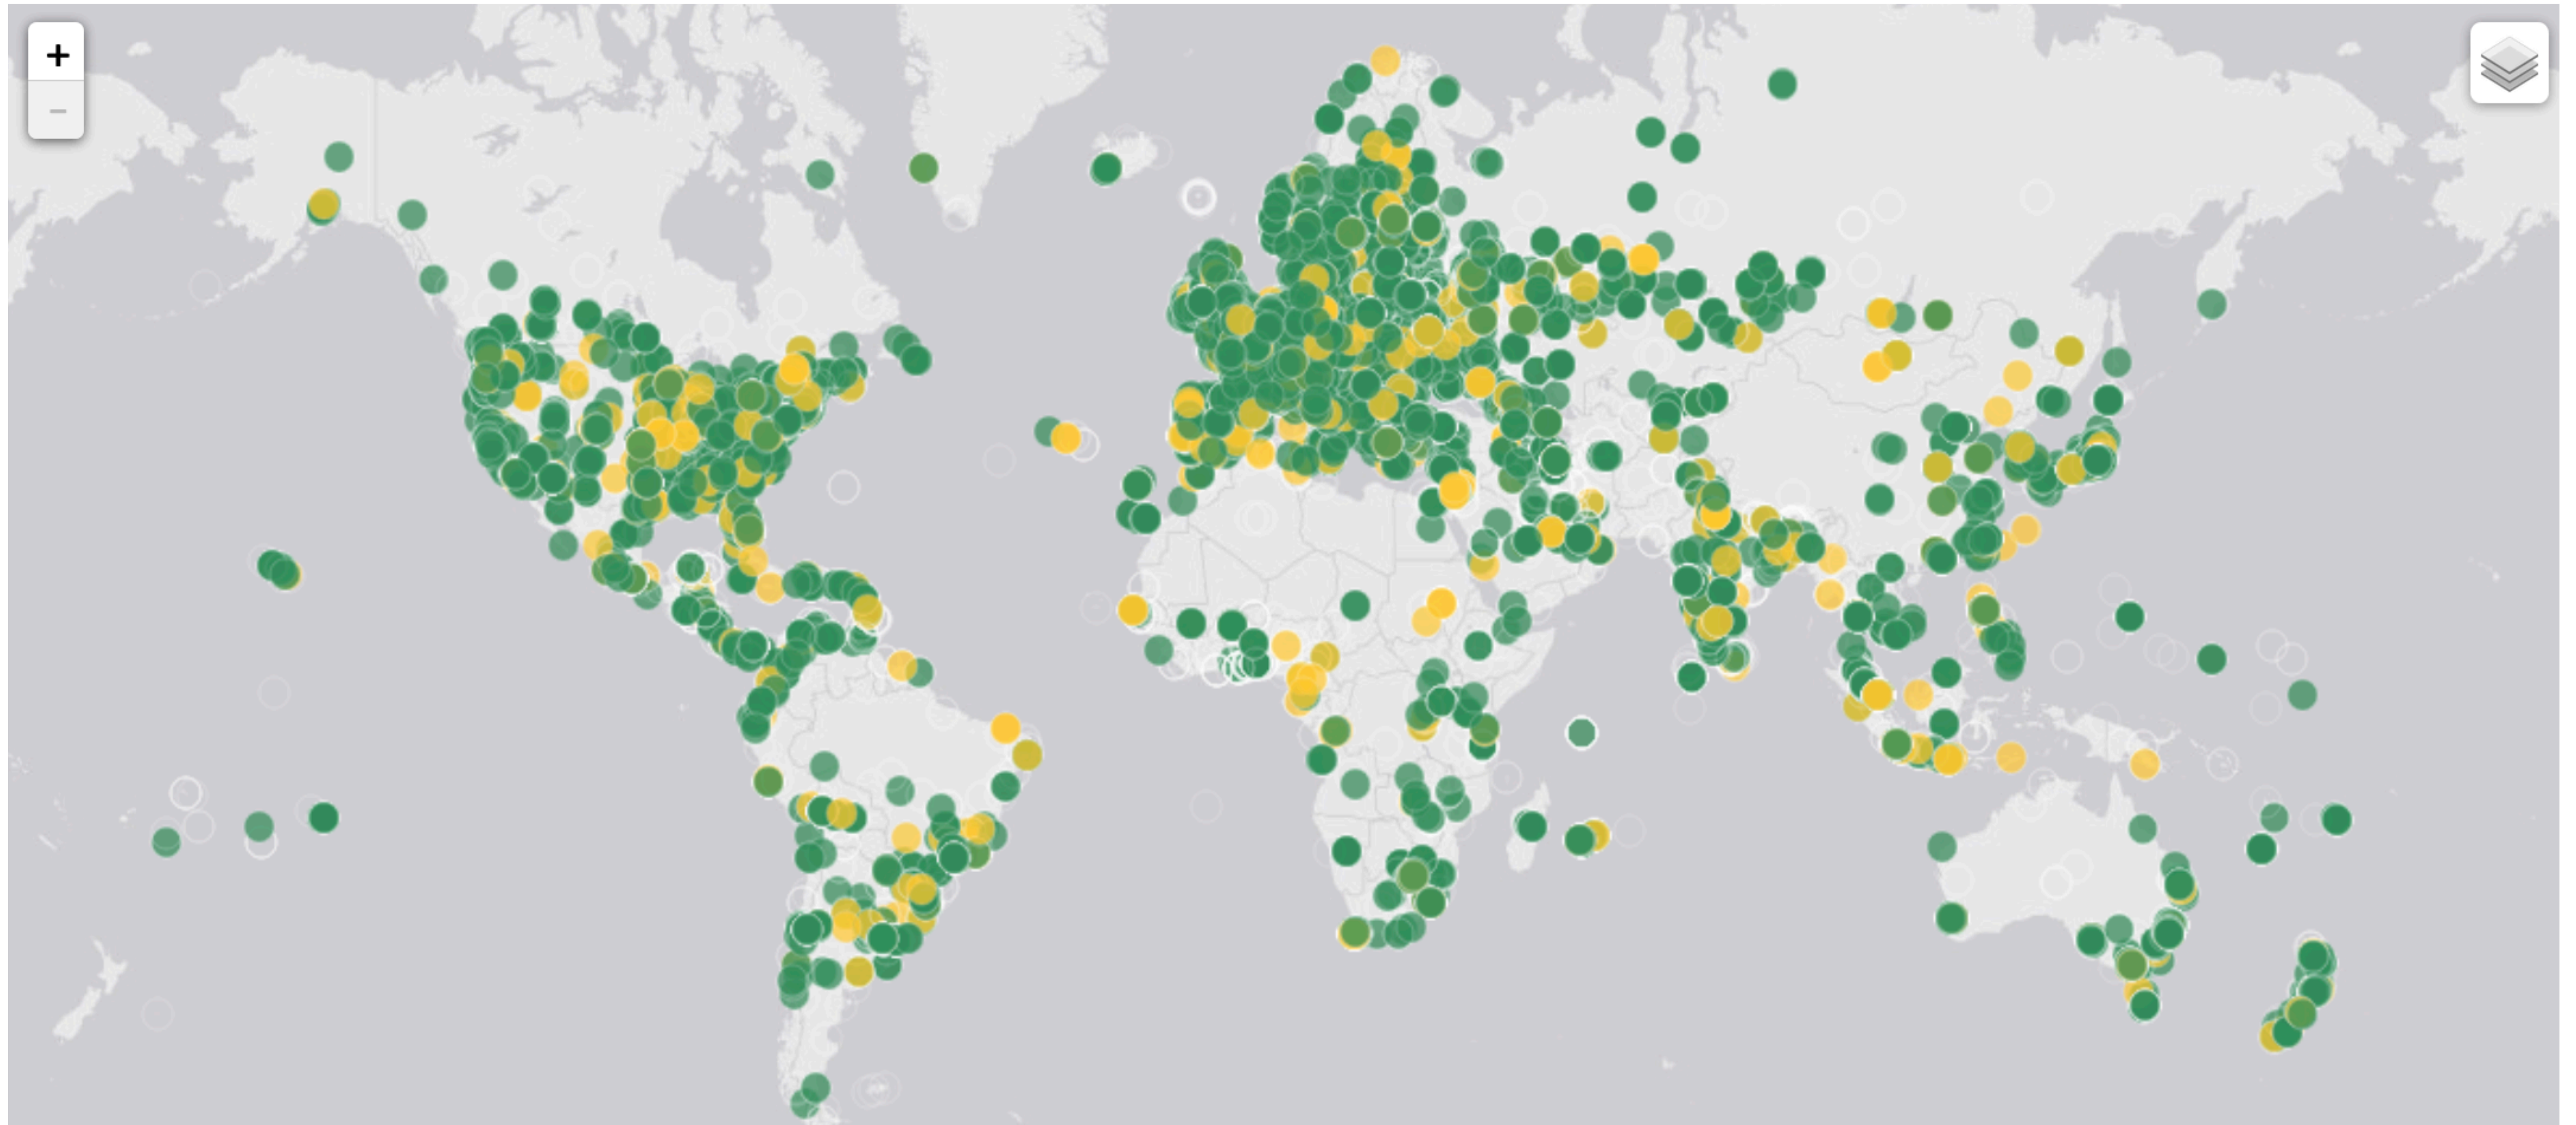

# Hackathons and Deployathons

- RIPE Atlas DataViz (March 2015, Amsterdam)
- RIPE Atlas Tools for Operators (October 2015, Bucharest)
- RIPE Atlas Interfaces (April 2016, Copenhagen)
- IXP Tools (October 2016, Madrid)
- DNS Measurements (April 2017, Amsterdam)
- Version6 (November 2017, Copenhagen)
- Network Operators Tools (June 2018, Dublin)
- IoT Hackathon (November 2019, Rotterdam)
- RIPE Atlas Deployathon (November 2020, virtual)
- Quantum Internet Hackathon (December 2022, Amsterdam, Dublin, Padua, Poznan, Sarajevo)
- DNS Hackathon (May 2023, Rotterdam)

# Get involved

- Use RIPE Atlas and RIS for your purposes: data analysis, network troubleshooting, investigative journalism
- Do scientific research and add your paper to the Wikipedia page
- Contribute to the code and community tools
- Add multi-lingual content / documentation on GitHub
- Co-organise / sponsor / participate in a hackathon!
- Host a RIPE Atlas (virtual) anchor or a (SW) probe
- Write a RIPE Labs article

# RIPE Atlas coverage in NL

- Connected: 638
- Disconnected: 76
- Abandoned: 966

# Where in the World is This Network or IXP?