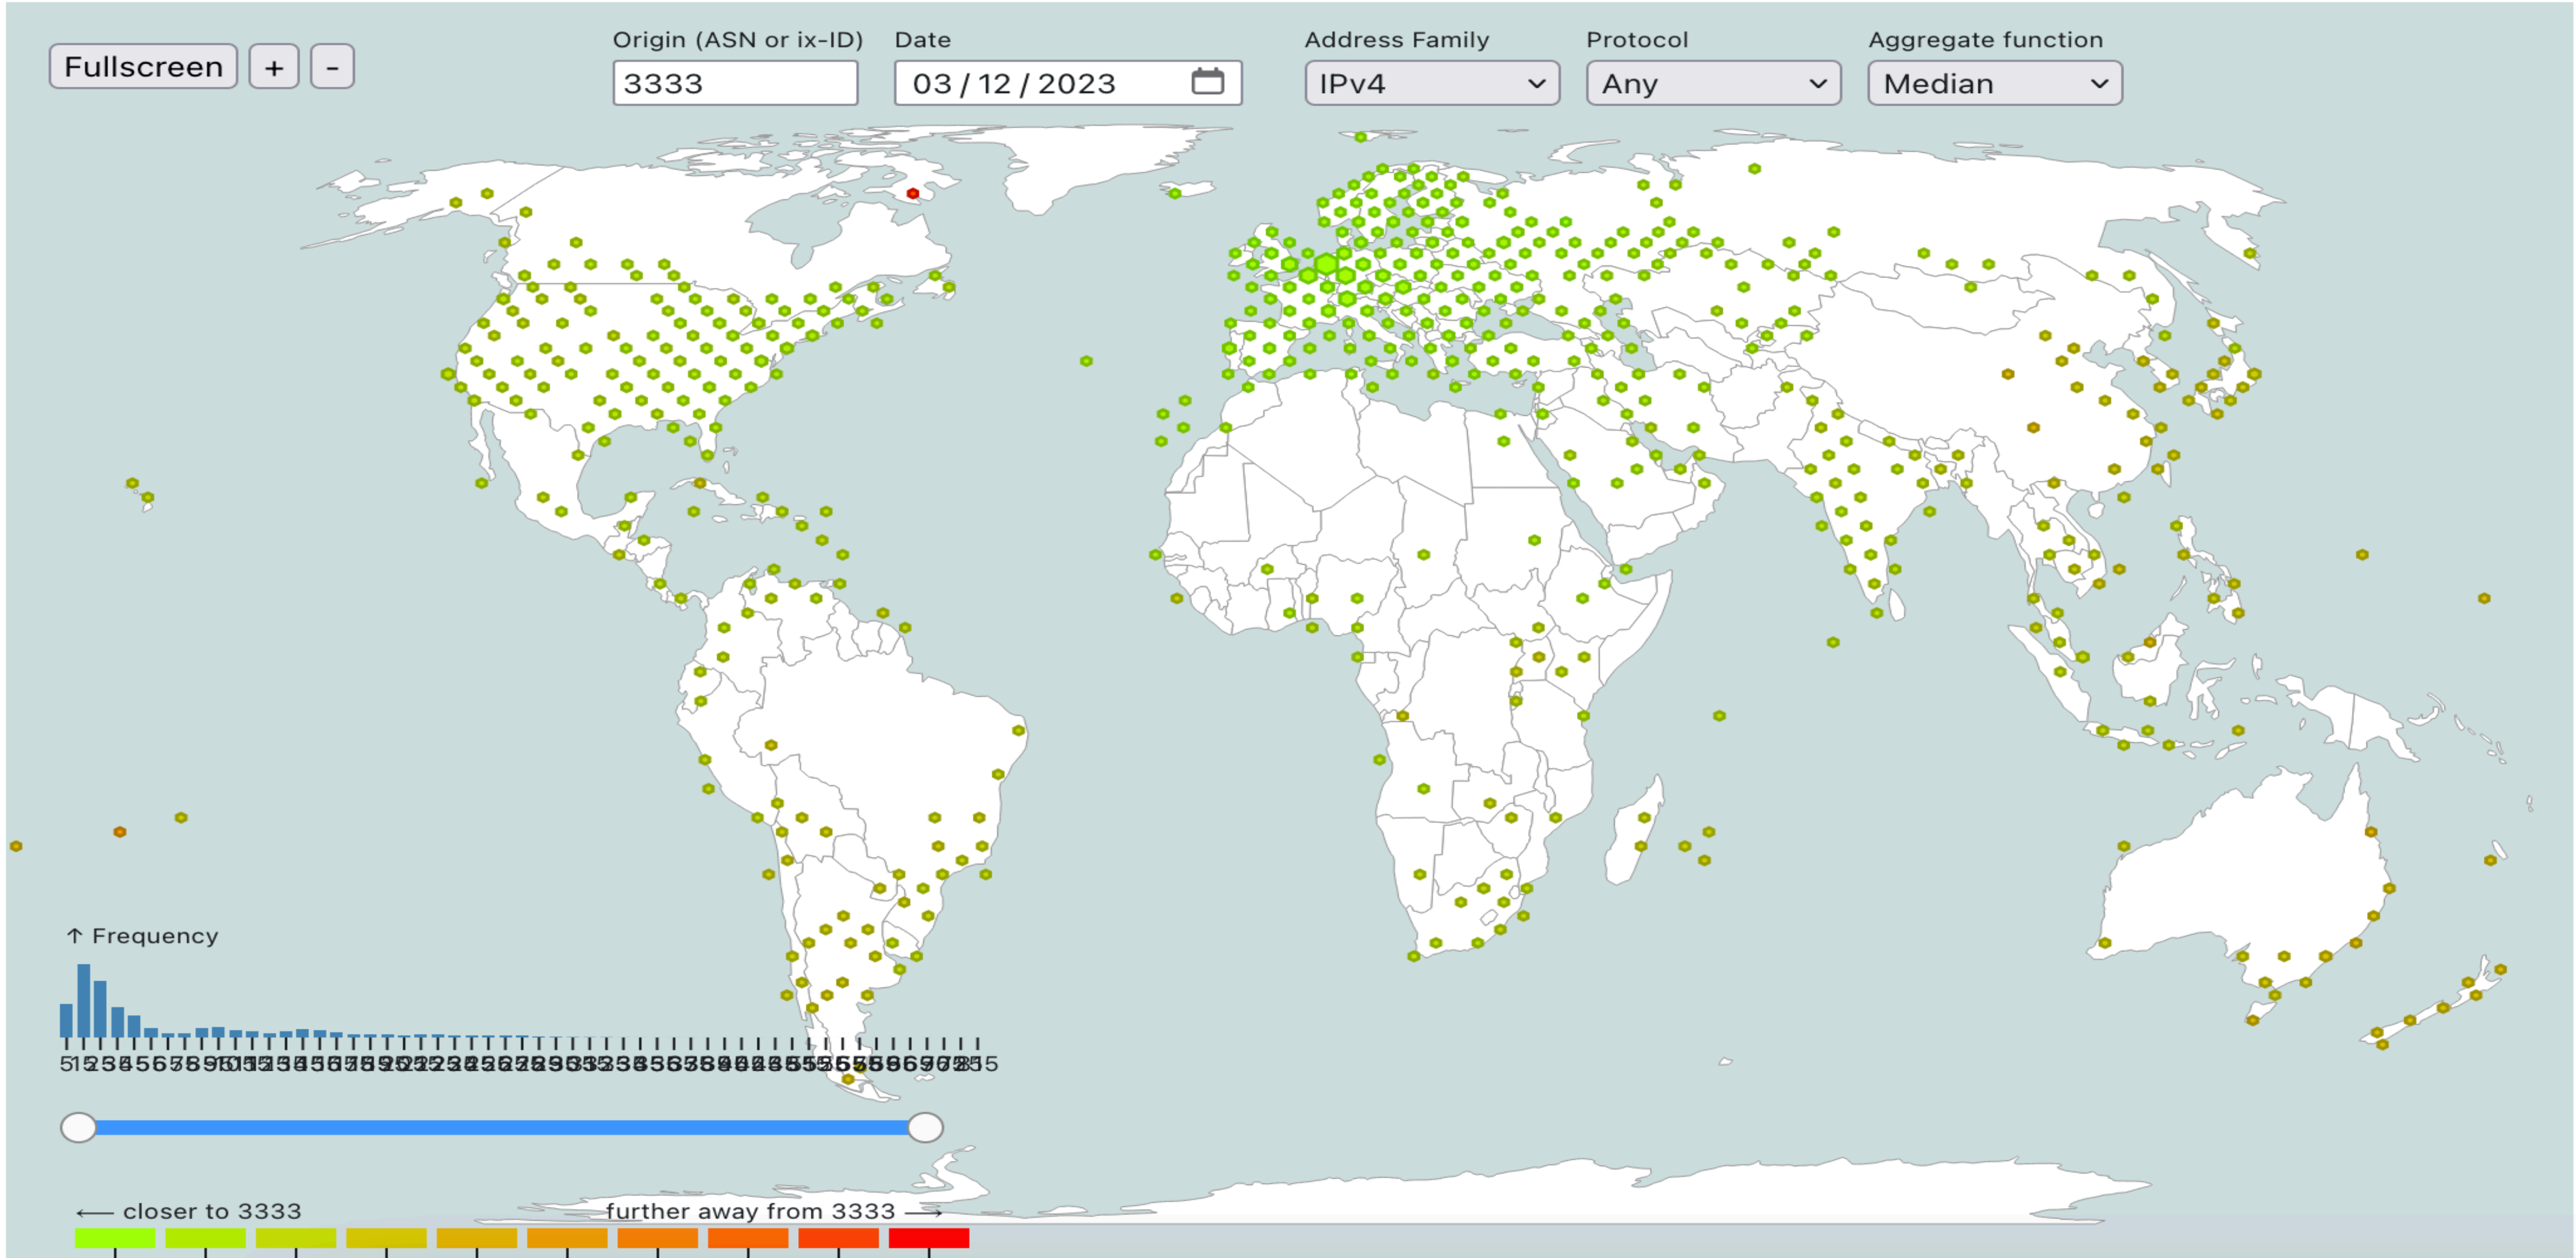

# RIPE Atlas coverage

# RIPE Atlas coverage in NL

- Connected: 638
- Disconnected: 76
- Abandoned: 966

# Where in the World is This Network or IXP?

# Where in the World is This Network or IXP?

- The minimum latency into each ASN (and IXP!) from RIPE Atlas for a given day
- Aggregates probes that are physically close into a single hexagon
- What is the latency into a network as seen from over 10,000 vantage points all over the world?
- Which networks are close/far from a particular vantage point?