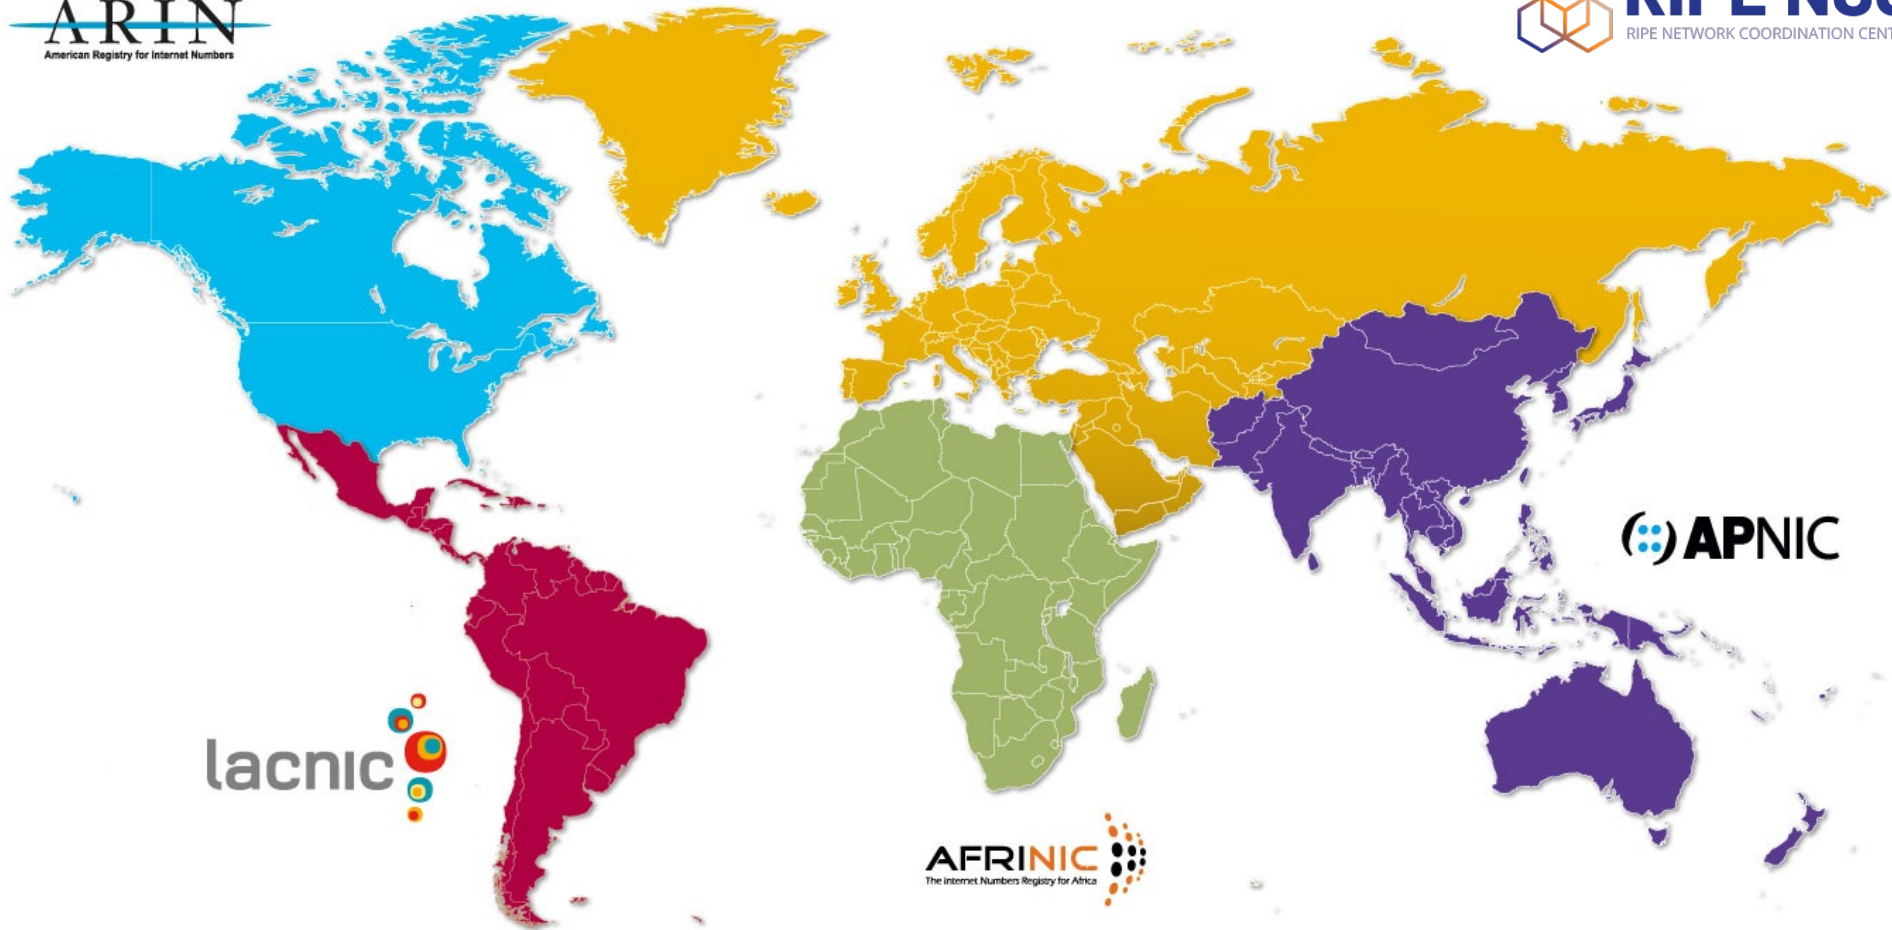

RIR Service Regions