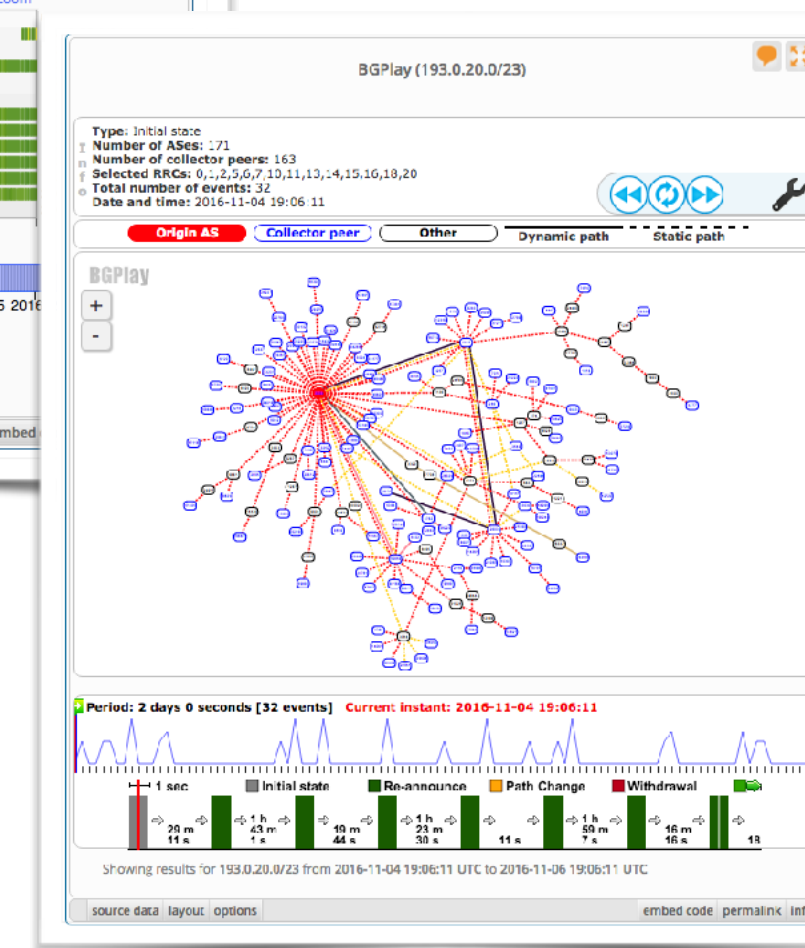

IETF 104 GAIA RG - RIPE NCC Data and Tools

- **RIPE Atlas**

- Active measurements

- **RIPEstat**

- **Routing Information Service**

- RIS Live Stream

- **IPv6 Measurements**

- **RIPE Labs**

- <https://labs.ripe.net>