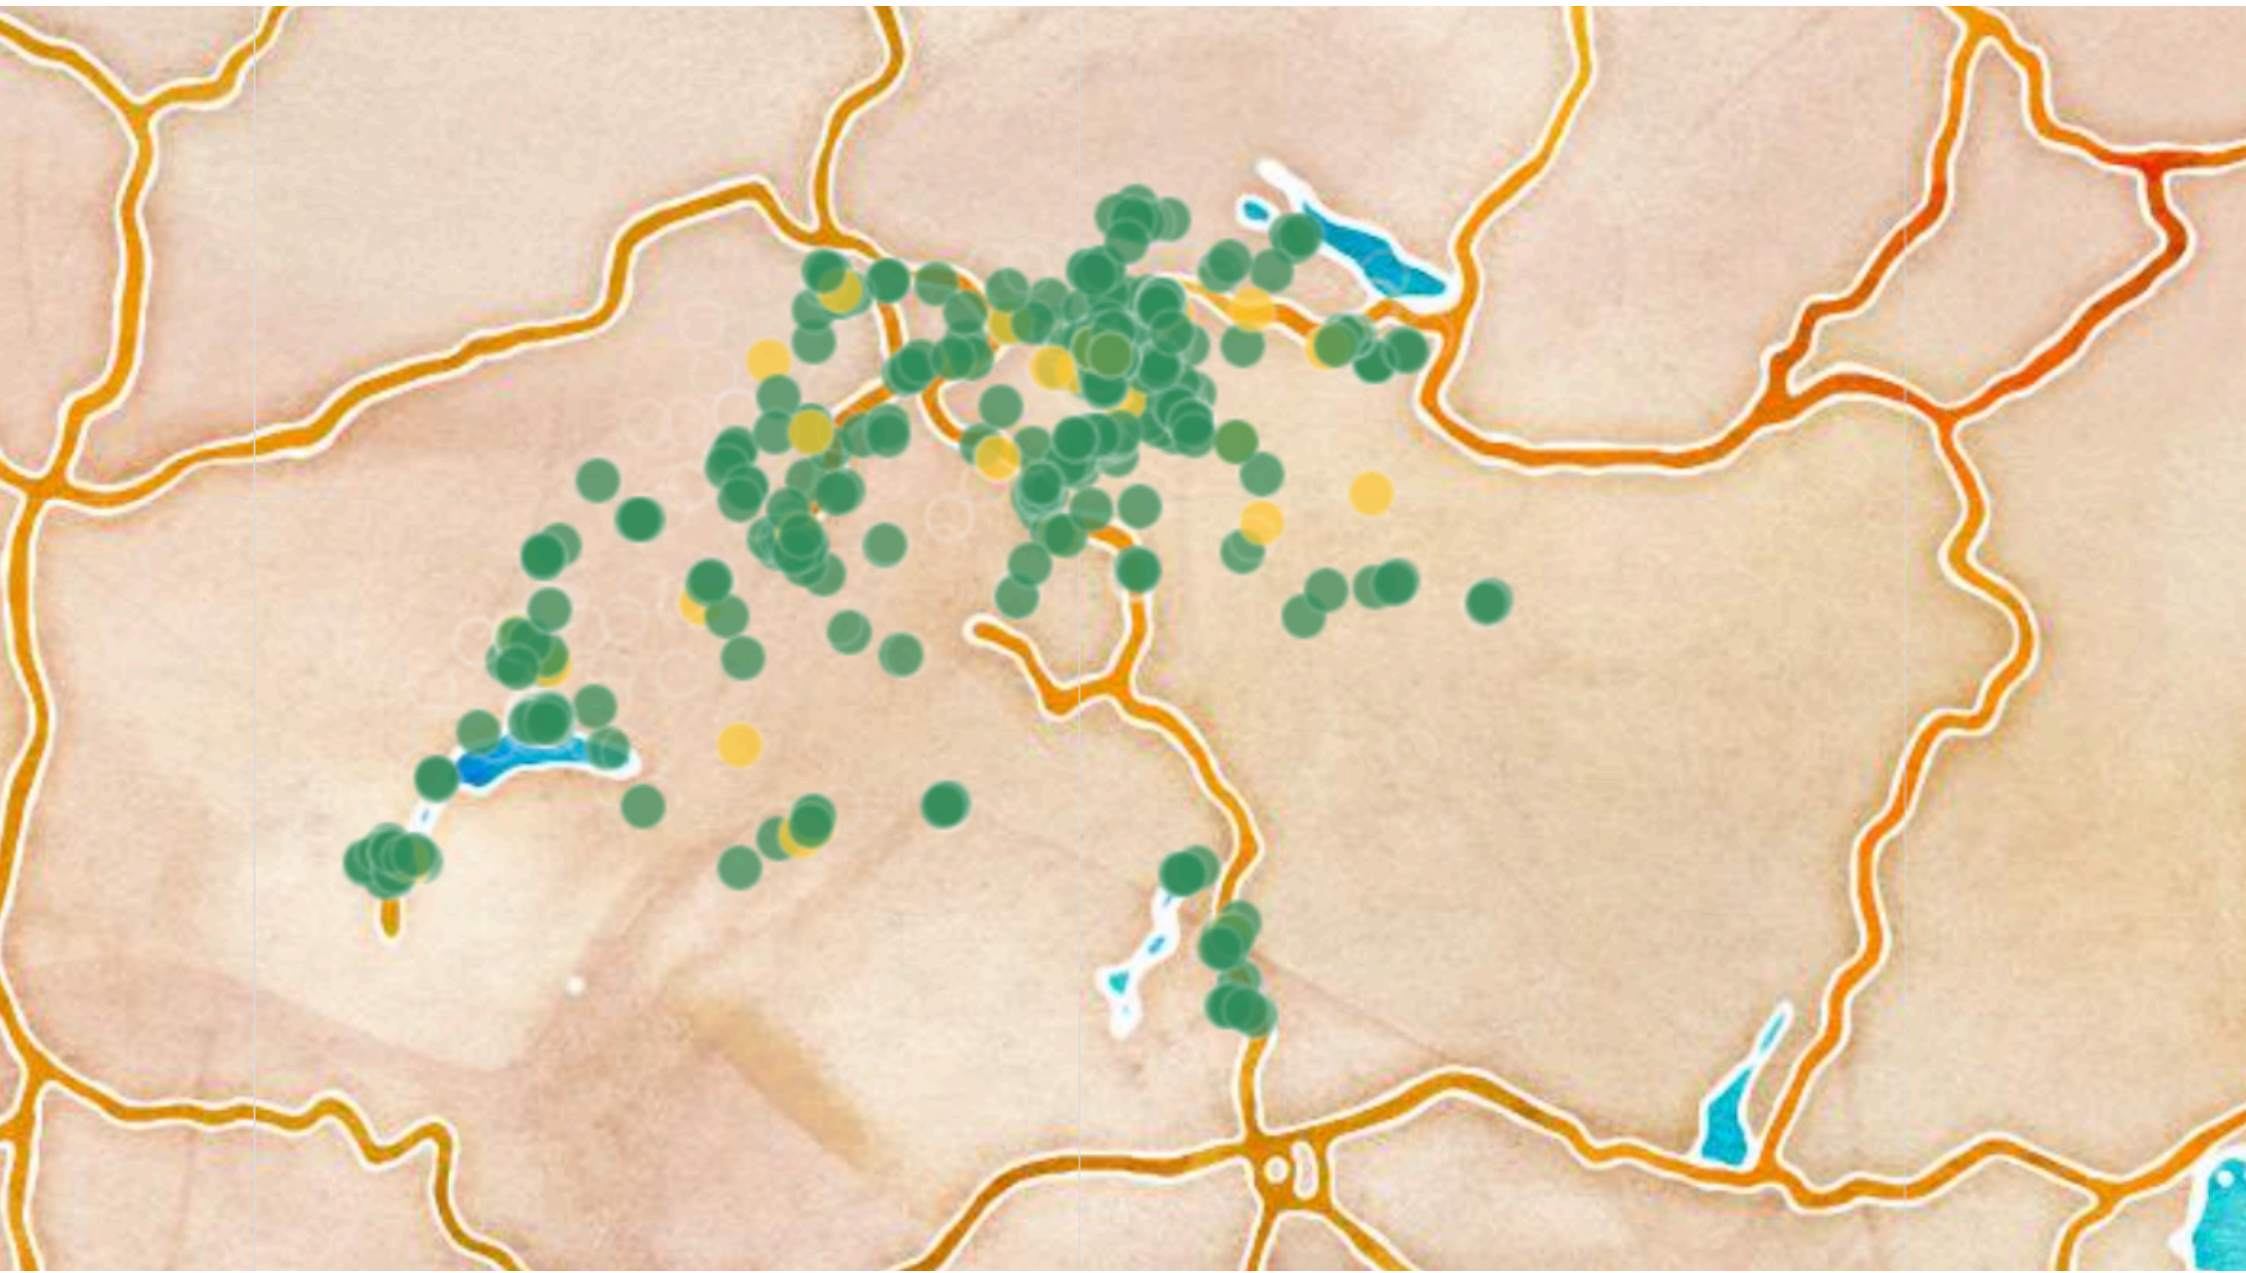

RIPE NCC
RIPE NETWORK COORDINATION CENTRE

111 views of Swiss Internet Infrastructure

Vesna Manojlović : BECHA@ripe.net

Bern, Switzerland | June 2023 | SWINOG#38

(111)₂ views of Switzerland

- 001: RIPE Atlas Coverage
- 010: Comparative DNS Root RTT
- 011: Traceroute Paths
- 100: Latency Map
- 101: IPv6 RIPEness
- 110: RPKI
- 111: Swiss Green Tech

https://en.wikipedia.org/wiki/Thirty-six_Views_of_Mount_Fuji

This map was generated at 2023-06-13 07:32 UTC.

010: Comparative DNS Root RTT (RIPE Atlas)

[https://atlas.ripe.net/results/maps/comparative-dns-root-rtt/?af=&filter=Switzerland+\(ch\)](https://atlas.ripe.net/results/maps/comparative-dns-root-rtt/?af=&filter=Switzerland+(ch))

A: 5 B: 1 C: 0 D: 99 E: 99 F: 17 G: 0 H: 1 I: 38 J: 3 K: 77 L: 14 M: 1 No Data: 404 Total: 355

011: IXP-JEDI: Swiss Traceroute Paths

BONUS

IPv4 | IPv6

IXP-Country-Jedi : <https://jedi.ripe.net/>

100: Swiss(com) Latency Map

```

<https://jedi.ripe.net/latest/CH/ixplans/index.html>

RIPE Atlas, RIS & Other Tools & Services

- RIPE Atlas a global network of thousands of probes that actively measure Internet connectivity. Anyone can access this data via Internet traffic maps, streaming data visualisations, and an API. RIPE Atlas users can also perform customised measurements to gain valuable information about their own networks. <https://atlas.ripe.net>
- The Routing Information Service (RIS) has been collecting and storing Internet routing data from locations around the globe since 2001.
 - <https://www.ripe.net/ris>
- Other RIPE NCC Tools and Services
 - RIPEstat: <https://stat.ripe.net/>
 - RIPE IPmap: <https://ipmap.ripe.net/>
 - K-root: <https://www.ripe.net/analyse/dns/k-root>