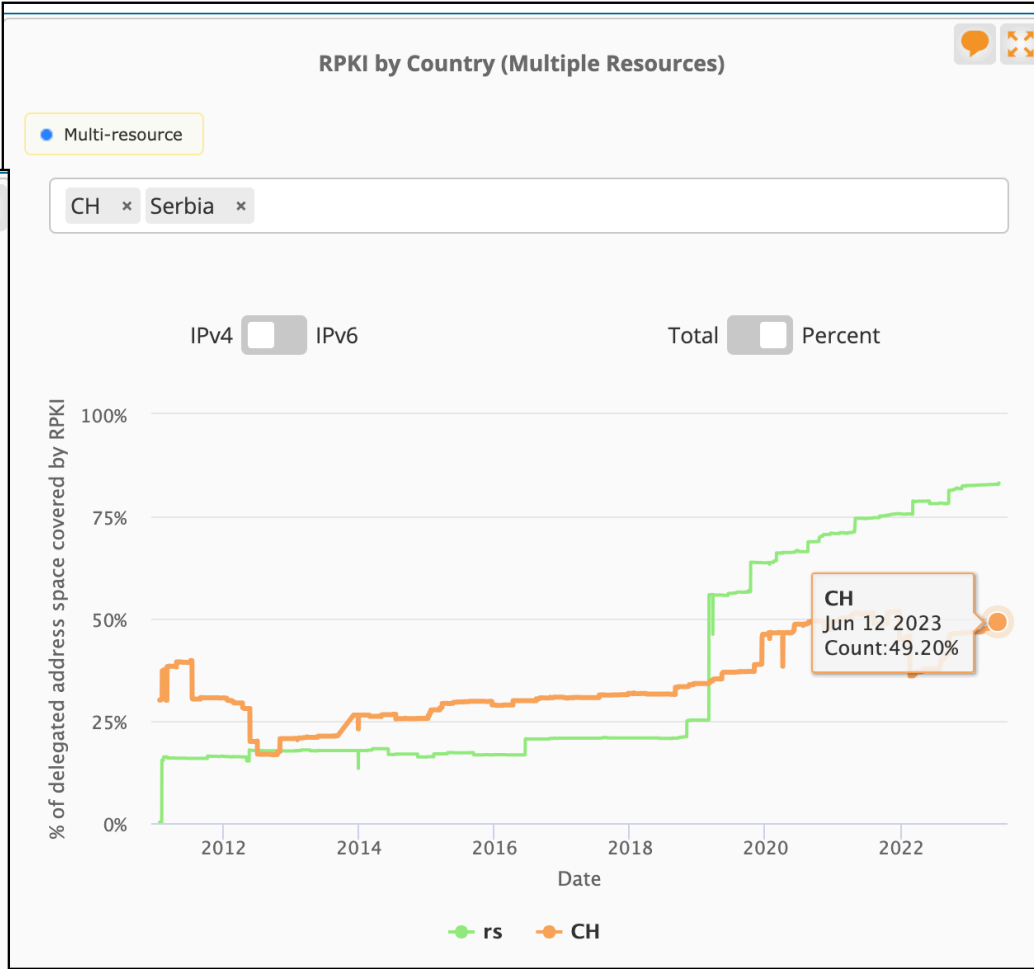

110: Swiss RPKI

<https://stat.ripe.net/ui2013/widget/rpki-by-country#w.resource=CH>