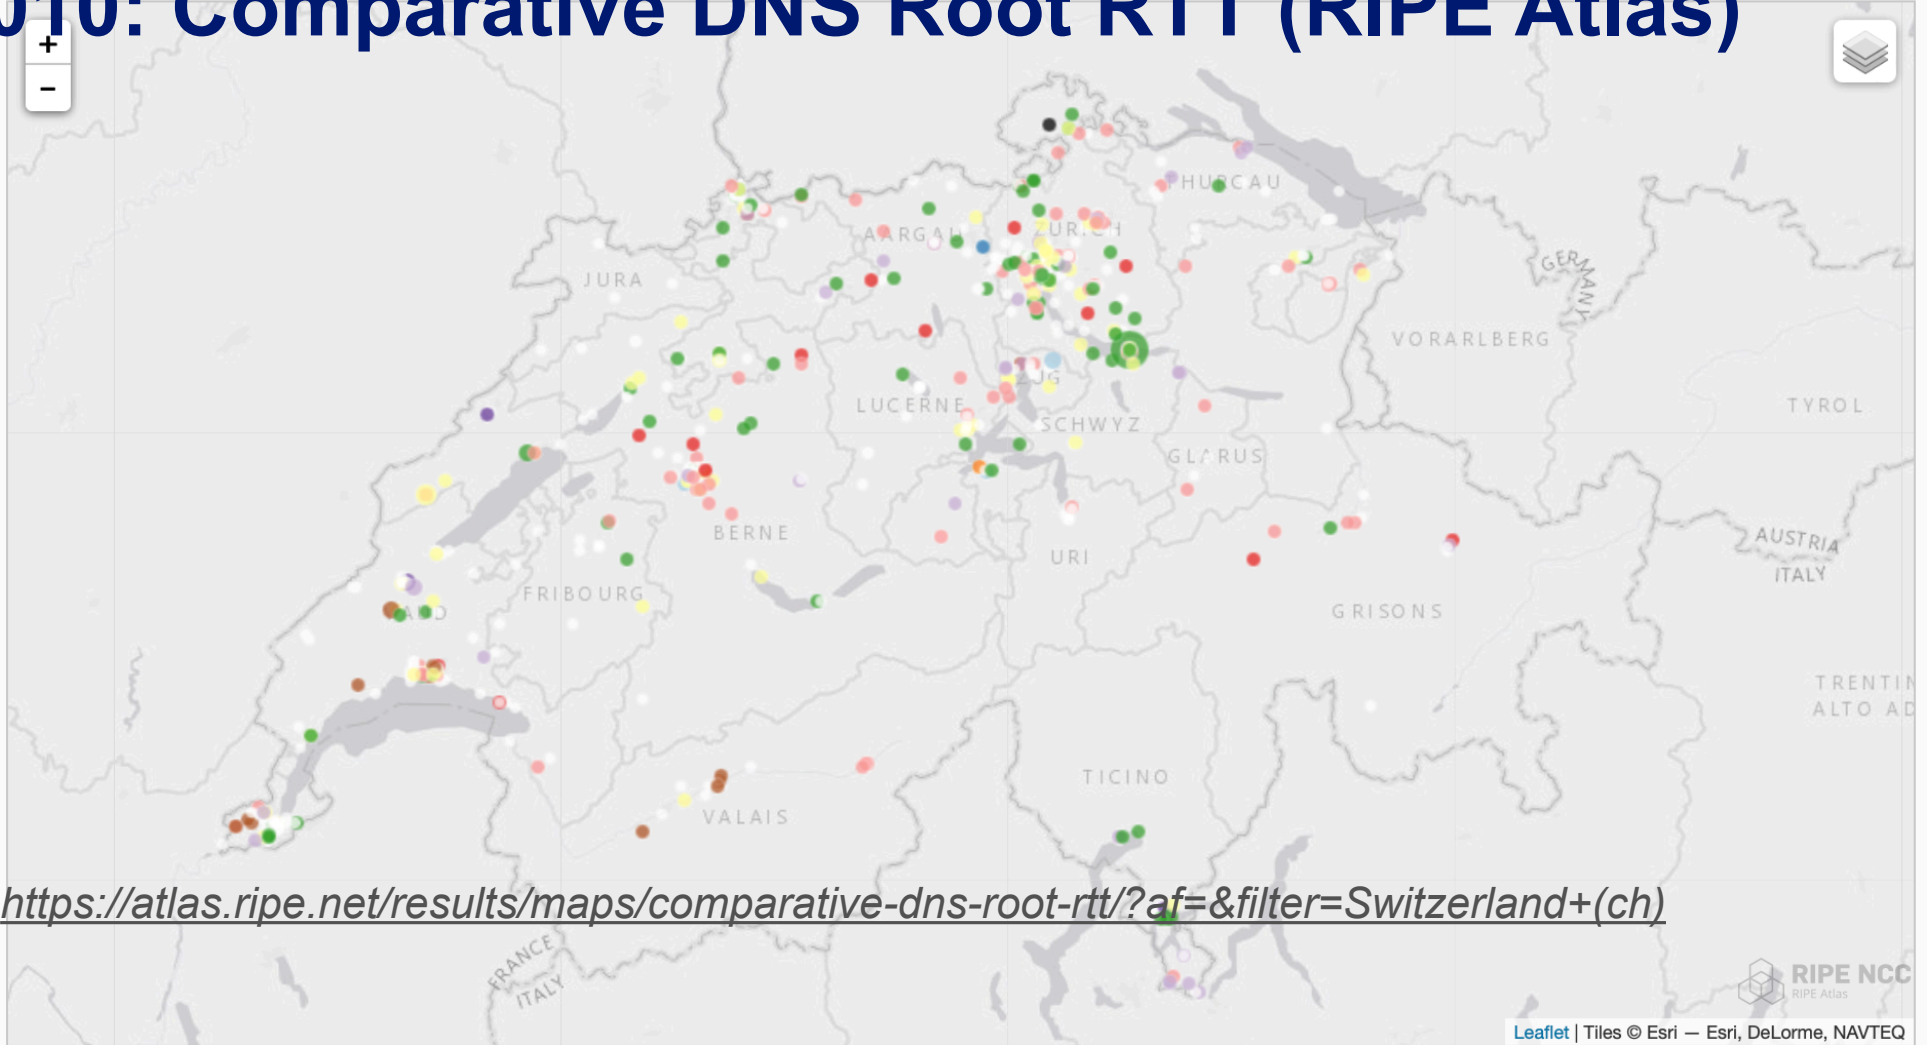

RIPE NCC
RIPE NETWORK COORDINATION CENTRE

111 views of Swiss Internet Infrastructure

Vesna Manojlović : BECHA@ripe.net

Bern, Switzerland | June 2023 | SWINOG#38

(111)₂ views of Switzerland

- 001: RIPE Atlas Coverage
- 010: Comparative DNS Root RTT
- 011: Traceroute Paths
- 100: Latency Map
- 101: IPv6 RIPEness
- 110: RPKI
- 111: Swiss Green Tech

https://en.wikipedia.org/wiki/Thirty-six_Views_of_Mount_Fuji

This map was generated at 2023-06-13 07:32 UTC.

010: Comparative DNS Root RTT (RIPE Atlas)

[https://atlas.ripe.net/results/maps/comparative-dns-root-rtt/?af=&filter=Switzerland+\(ch\)](https://atlas.ripe.net/results/maps/comparative-dns-root-rtt/?af=&filter=Switzerland+(ch))

A: 5 B: 1 C: 0 D: 99 E: 99 F: 17 G: 0 H: 1 I: 38 J: 3 K: 77 L: 14 M: 1 No Data: 404 Total: 355

011: IXP-JEDI: Swiss Traceroute Paths

BONUS

IPv4 | IPv6

IXP-Country-Jedi : <https://jedi.ripe.net/>

100: Swiss(com) Latency Map

```

<https://jedi.ripe.net/latest/CH/ixplans/index.html>

RIPE Atlas, RIS & Other Tools & Services

- RIPE Atlas a global network of thousands of probes that actively measure Internet connectivity. Anyone can access this data via Internet traffic maps, streaming data visualisations, and an API. RIPE Atlas users can also perform customised measurements to gain valuable information about their own networks. <https://atlas.ripe.net>
- The Routing Information Service (RIS) has been collecting and storing Internet routing data from locations around the globe since 2001.
 - <https://www.ripe.net/ris>
- Other RIPE NCC Tools and Services
 - RIPEstat: <https://stat.ripe.net/>
 - RIPE IPmap: <https://ipmap.ripe.net/>
 - K-root: <https://www.ripe.net/analyse/dns/k-root>