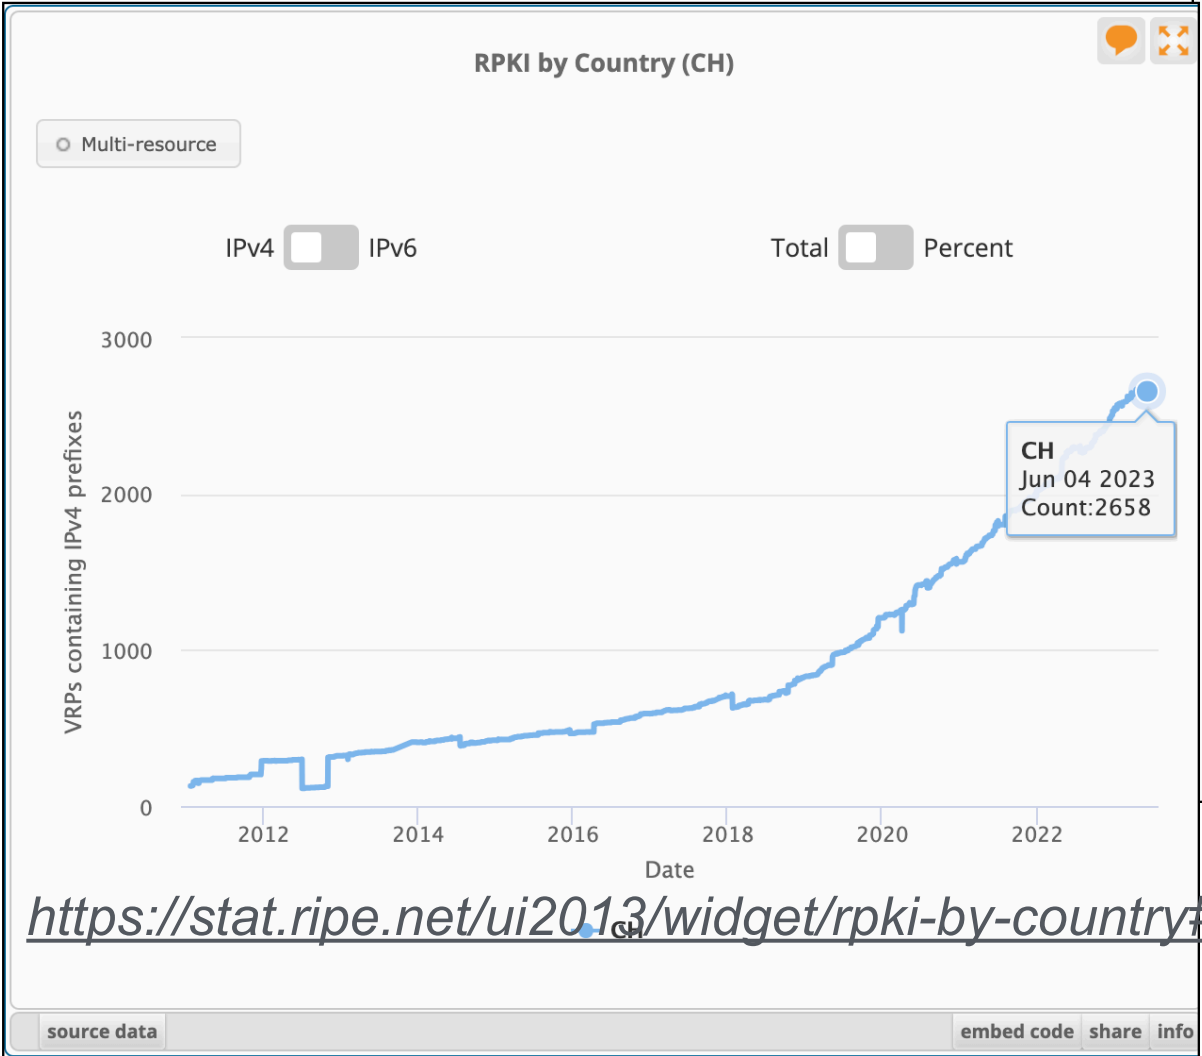

110: Swiss RPKI

<https://stat.ripe.net/ui2013/widget/rpki-by-country#w.resource=CH>