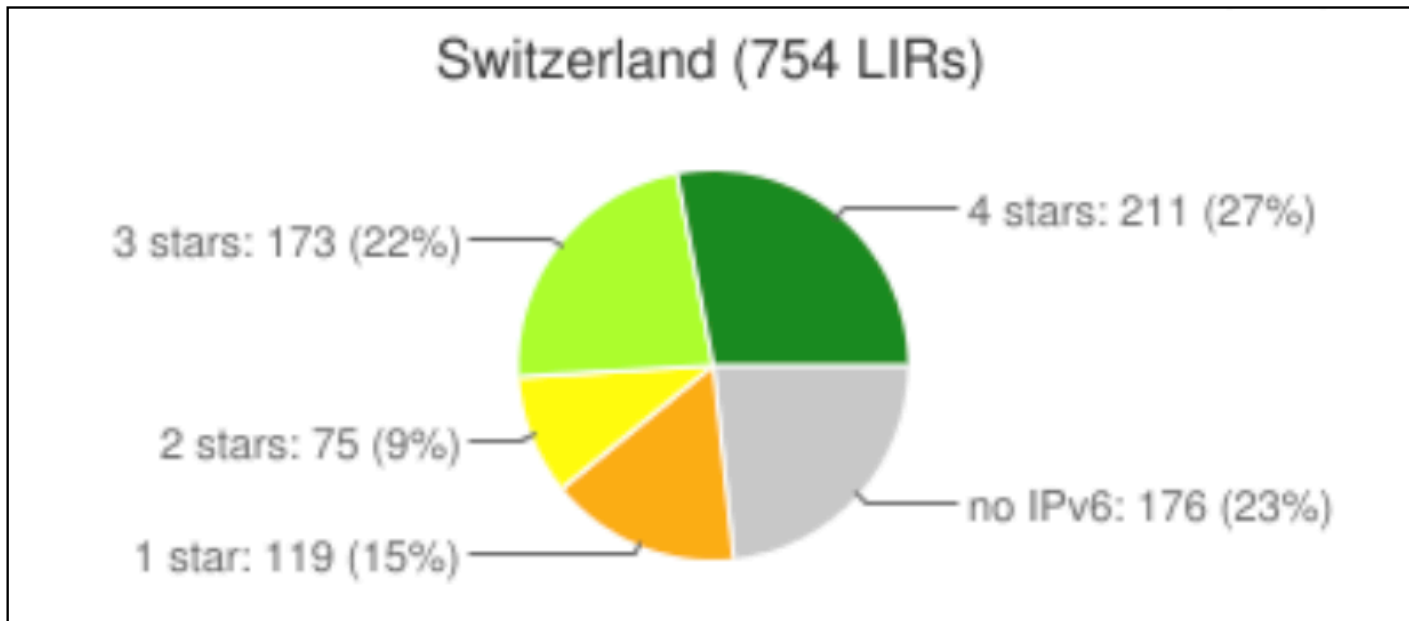

Playing with “Observable”!

<https://labs.ripe.net/author/emileaben/latency-into-your-network-as-seen-from-ripe-atlas/>

Vesna Manojlovic

<https://observablehq.com/@ripencc/atlas-latency-worldmap>

101: IPv6 RIPEness

- “Stars” for LIRs who have:
 - IPv6 allocation, route object, reverse DNS, visible in RIS
 - Fifth star: actual traffic (access or content)
- <http://ipv6ripeness.ripe.net/>

Listing of LIRs qualifying for *all* five stars