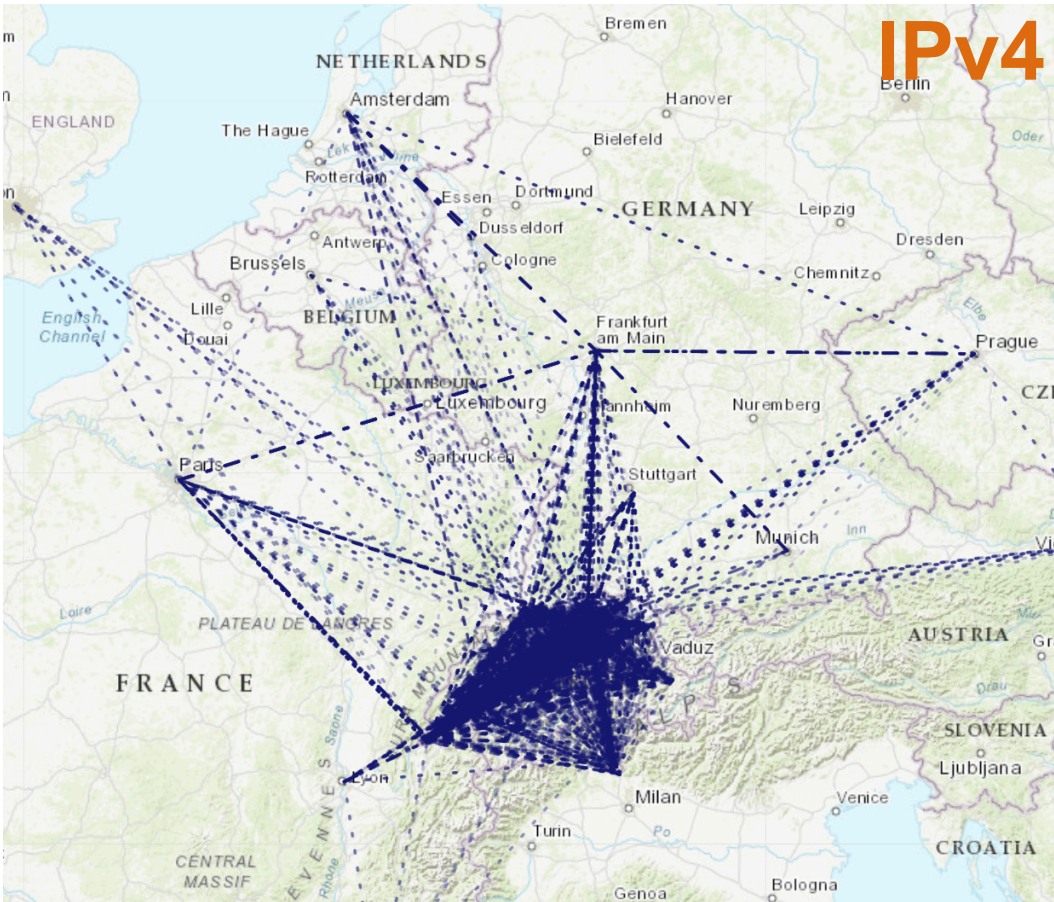

RIPE NCC
RIPE NETWORK COORDINATION CENTRE

111 views of Swiss Internet Infrastructure

Vesna Manojlović : BECHA@ripe.net

Bern, Switzerland | June 2023 | SWINOG#38

(111)₂ views of Switzerland

- 001: RIPE Atlas Coverage
- 010: Comparative DNS Root RTT
- 011: Traceroute Paths
- 100: Latency Map
- 101: IPv6 RIPEness
- 110: RPKI
- 111: Swiss Green Tech

https://en.wikipedia.org/wiki/Thirty-six_Views_of_Mount_Fuji

This map was generated at 2023-06-13 07:32 UTC.

010: Comparative DNS Root RTT (RIPE Atlas)

[https://atlas.ripe.net/results/maps/comparative-dns-root-rtt/?af=&filter=Switzerland+\(ch\)](https://atlas.ripe.net/results/maps/comparative-dns-root-rtt/?af=&filter=Switzerland+(ch))

A: 5 B: 1 C: 0 D: 99 E: 99 F: 17 G: 0 H: 1 I: 38 J: 3 K: 77 L: 14 M: 1 No Data: 404 Total: 355

011: IXP-JEDI: Swiss Traceroute Paths

BONUS

IPv4 | IPv6

IXP-Country-Jedi : <https://jedi.ripe.net/>

100: Swiss(com) Latency Map

Playing with “Observable”!

<https://labs.ripe.net/author/emileaben/latency-into-your-network-as-seen-from-ripe-atlas/>

Vesna Manojlovic

<https://observablehq.com/@ripencc/atlas-latency-worldmap>

101: IPv6 RIPEness