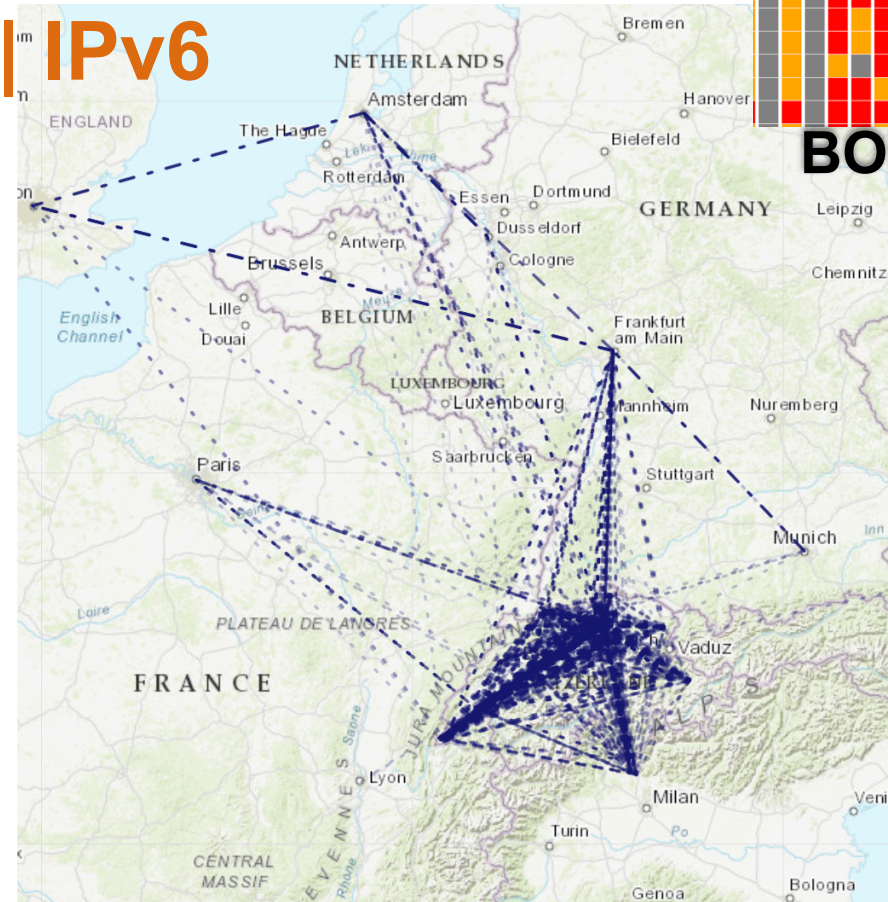

https://en.wikipedia.org/wiki/Thirty-six_Views_of_Mount_Fuji

This map was generated at 2023-06-13 07:32 UTC.

010: Comparative DNS Root RTT (RIPE Atlas)

[https://atlas.ripe.net/results/maps/comparative-dns-root-rtt/?af=&filter=Switzerland+\(ch\)](https://atlas.ripe.net/results/maps/comparative-dns-root-rtt/?af=&filter=Switzerland+(ch))

A: 5 B: 1 C: 0 D: 99 E: 99 F: 17 G: 0 H: 1 I: 38 J: 3 K: 77 L: 14 M: 1 No Data: 404 Total: 355

011: IXP-JEDI: Swiss Traceroute Paths

BONUS

IPv4 | IPv6

IXP-Country-Jedi : <https://jedi.ripe.net/>

100: Swiss(com) Latency Map

Playing with “Observable”!

<https://labs.ripe.net/author/emileaben/latency-into-your-network-as-seen-from-ripe-atlas/>

Vesna Manojlovic

<https://observablehq.com/@ripencc/atlas-latency-worldmap>

101: IPv6 RIPEness

```

<https://jedi.ripe.net/latest/CH/ixplans/index.html>

RIPE Atlas, RIS & Other Tools & Services

- RIPE Atlas a global network of thousands of probes that actively measure Internet connectivity. Anyone can access this data via Internet traffic maps, streaming data visualisations, and an API. RIPE Atlas users can also perform customised measurements to gain valuable information about their own networks. <https://atlas.ripe.net>
- The Routing Information Service (RIS) has been collecting and storing Internet routing data from locations around the globe since 2001.
 - <https://www.ripe.net/ris>
- Other RIPE NCC Tools and Services
 - RIPEstat: <https://stat.ripe.net/>
 - RIPE IPmap: <https://ipmap.ripe.net/>
 - K-root: <https://www.ripe.net/analyse/dns/k-root>