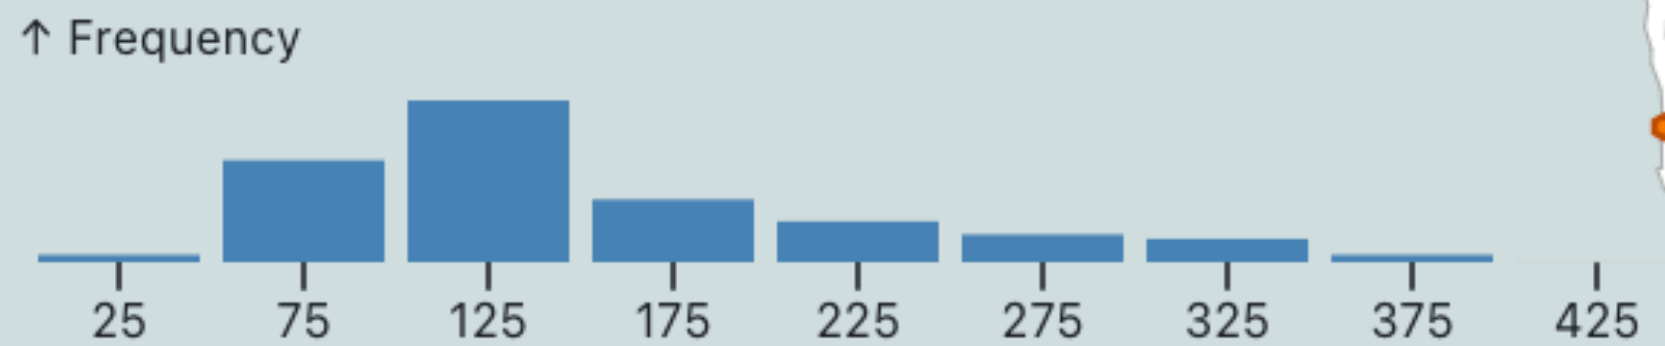

Aggregate function

Median

↑ Frequency

MinRTT

Latency AS33771 Kenya

<https://observablehq.com/@ripenc/atlas-latency-worldmap>

Fullscreen + -

Origin (ASN or IX-ID) 30985

Date 14/08/2023

Address Family IPv4

Protocol Any

Aggregate function Median

MinRTT Latency AS30985
Mali

<https://observablehq.com/@ripenc/atlas-latency-worldmap>

MinRTT

Your network **neighbourhood** as seen through RIPE Atlas