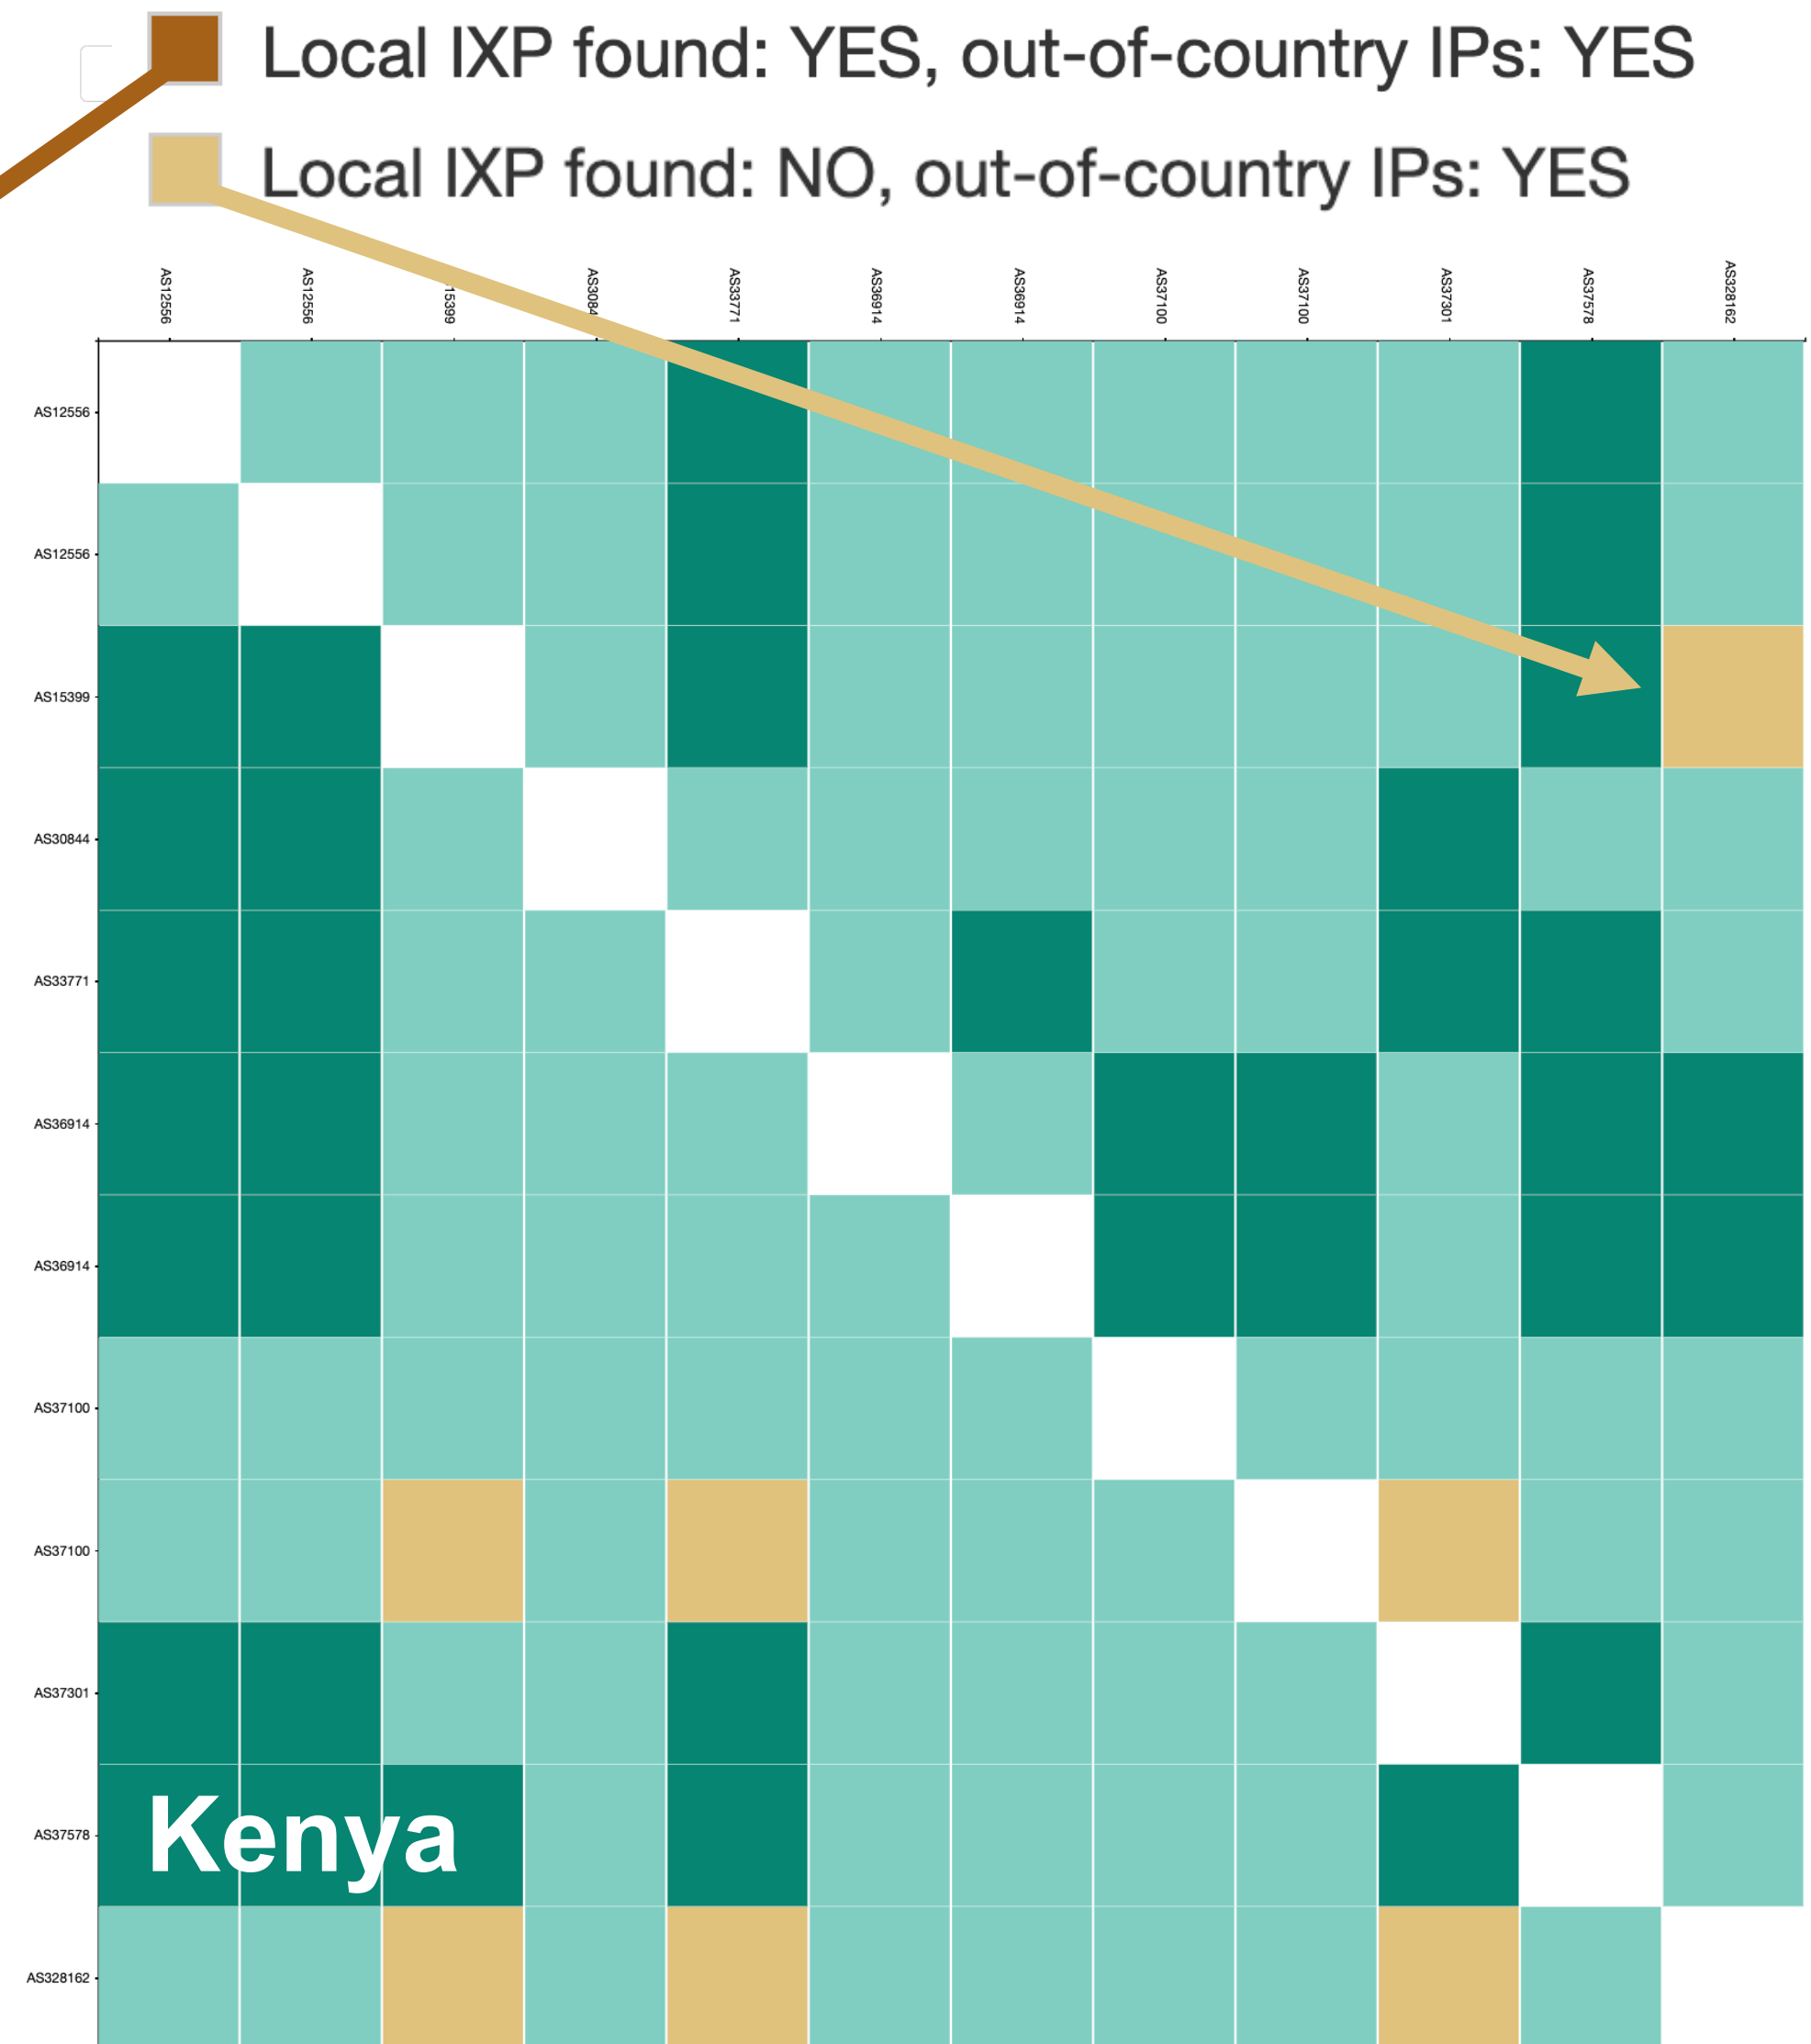

To validate findings

A view into
South Africa and Kenya

Probes in AFRICA

South Africa
86 probes connected
11 anchors

[https://atlas.ripe.net/results/maps/network-coverage/?filter=South+Africa+\(za\)](https://atlas.ripe.net/results/maps/network-coverage/?filter=South+Africa+(za))

Date 14/08/2023

Address Family IPv4

Protocol Any

Aggregate function Median

MinRTT Latency AS30985
Mali

<https://observablehq.com/@ripenc/atlas-latency-worldmap>

MinRTT

Your network **neighbourhood** as seen through RIPE Atlas

Try your probe here

<https://observablehq.com/@ripenccl/atlas-probe-neighbourhood?>

3. Finding anomalies in Min. RTT explorer

Observed by Probe 22471 in AS9299

Country IXP Jedi
Keeping traffic Local

3. Finding anomalies in Country IXP JEDI

<https://jedi.ripe.net/latest/PH/ixpcountry/index.html?ASNS=all&ipv=v4>

RIPE Atlas probe coverage

Showing ASNs covering at least 1% of the country's population (2023-08-15)

- ASN is not covered
- ASN has at least 1 probe