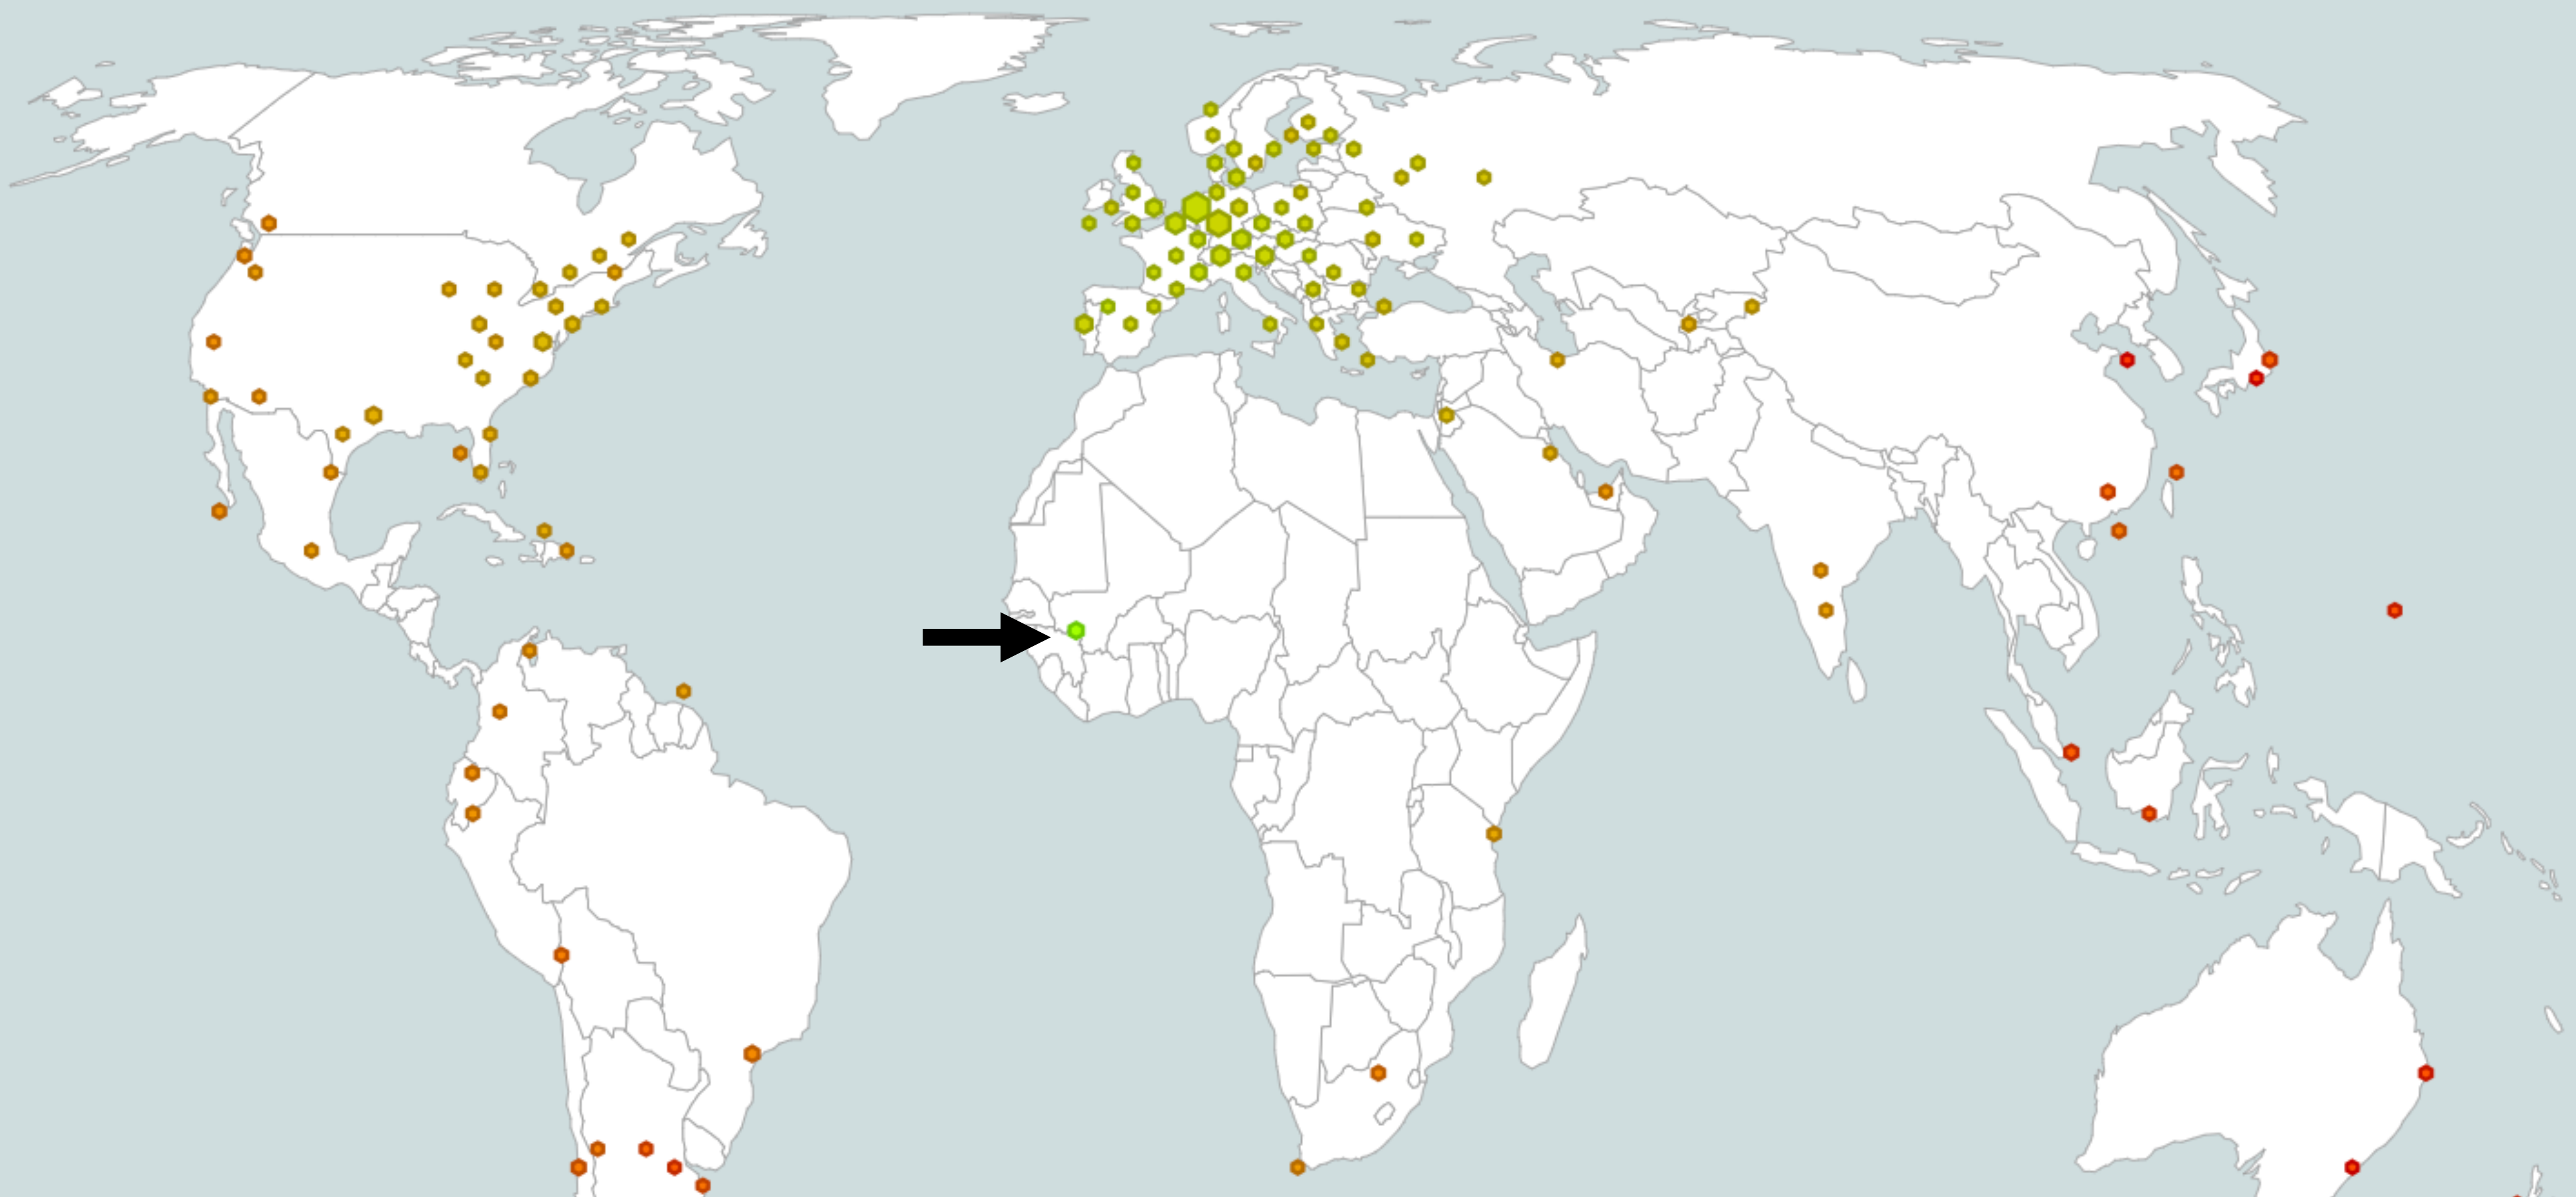

To validate findings

A view into
South Africa and Kenya

Probes in AFRICA

South Africa
86 probes connected
11 anchors

[https://atlas.ripe.net/results/maps/network-coverage/?filter=South+Africa+\(za\)](https://atlas.ripe.net/results/maps/network-coverage/?filter=South+Africa+(za))

Date 14/08/2023

Address Family IPv4

Protocol Any

Aggregate function Median

MinRTT Latency AS30985
Mali

<https://observablehq.com/@ripenc/atlas-latency-worldmap>

MinRTT

Your network **neighbourhood** as seen through RIPE Atlas

Try your probe here

<https://observablehq.com/@ripenccl/atlas-probe-neighbourhood?>

3. Finding anomalies in Min. RTT explorer

Observed by Probe 22471 in AS9299

Country IXP Jedi
Keeping traffic Local

3. Finding anomalies in Country IXP JEDI