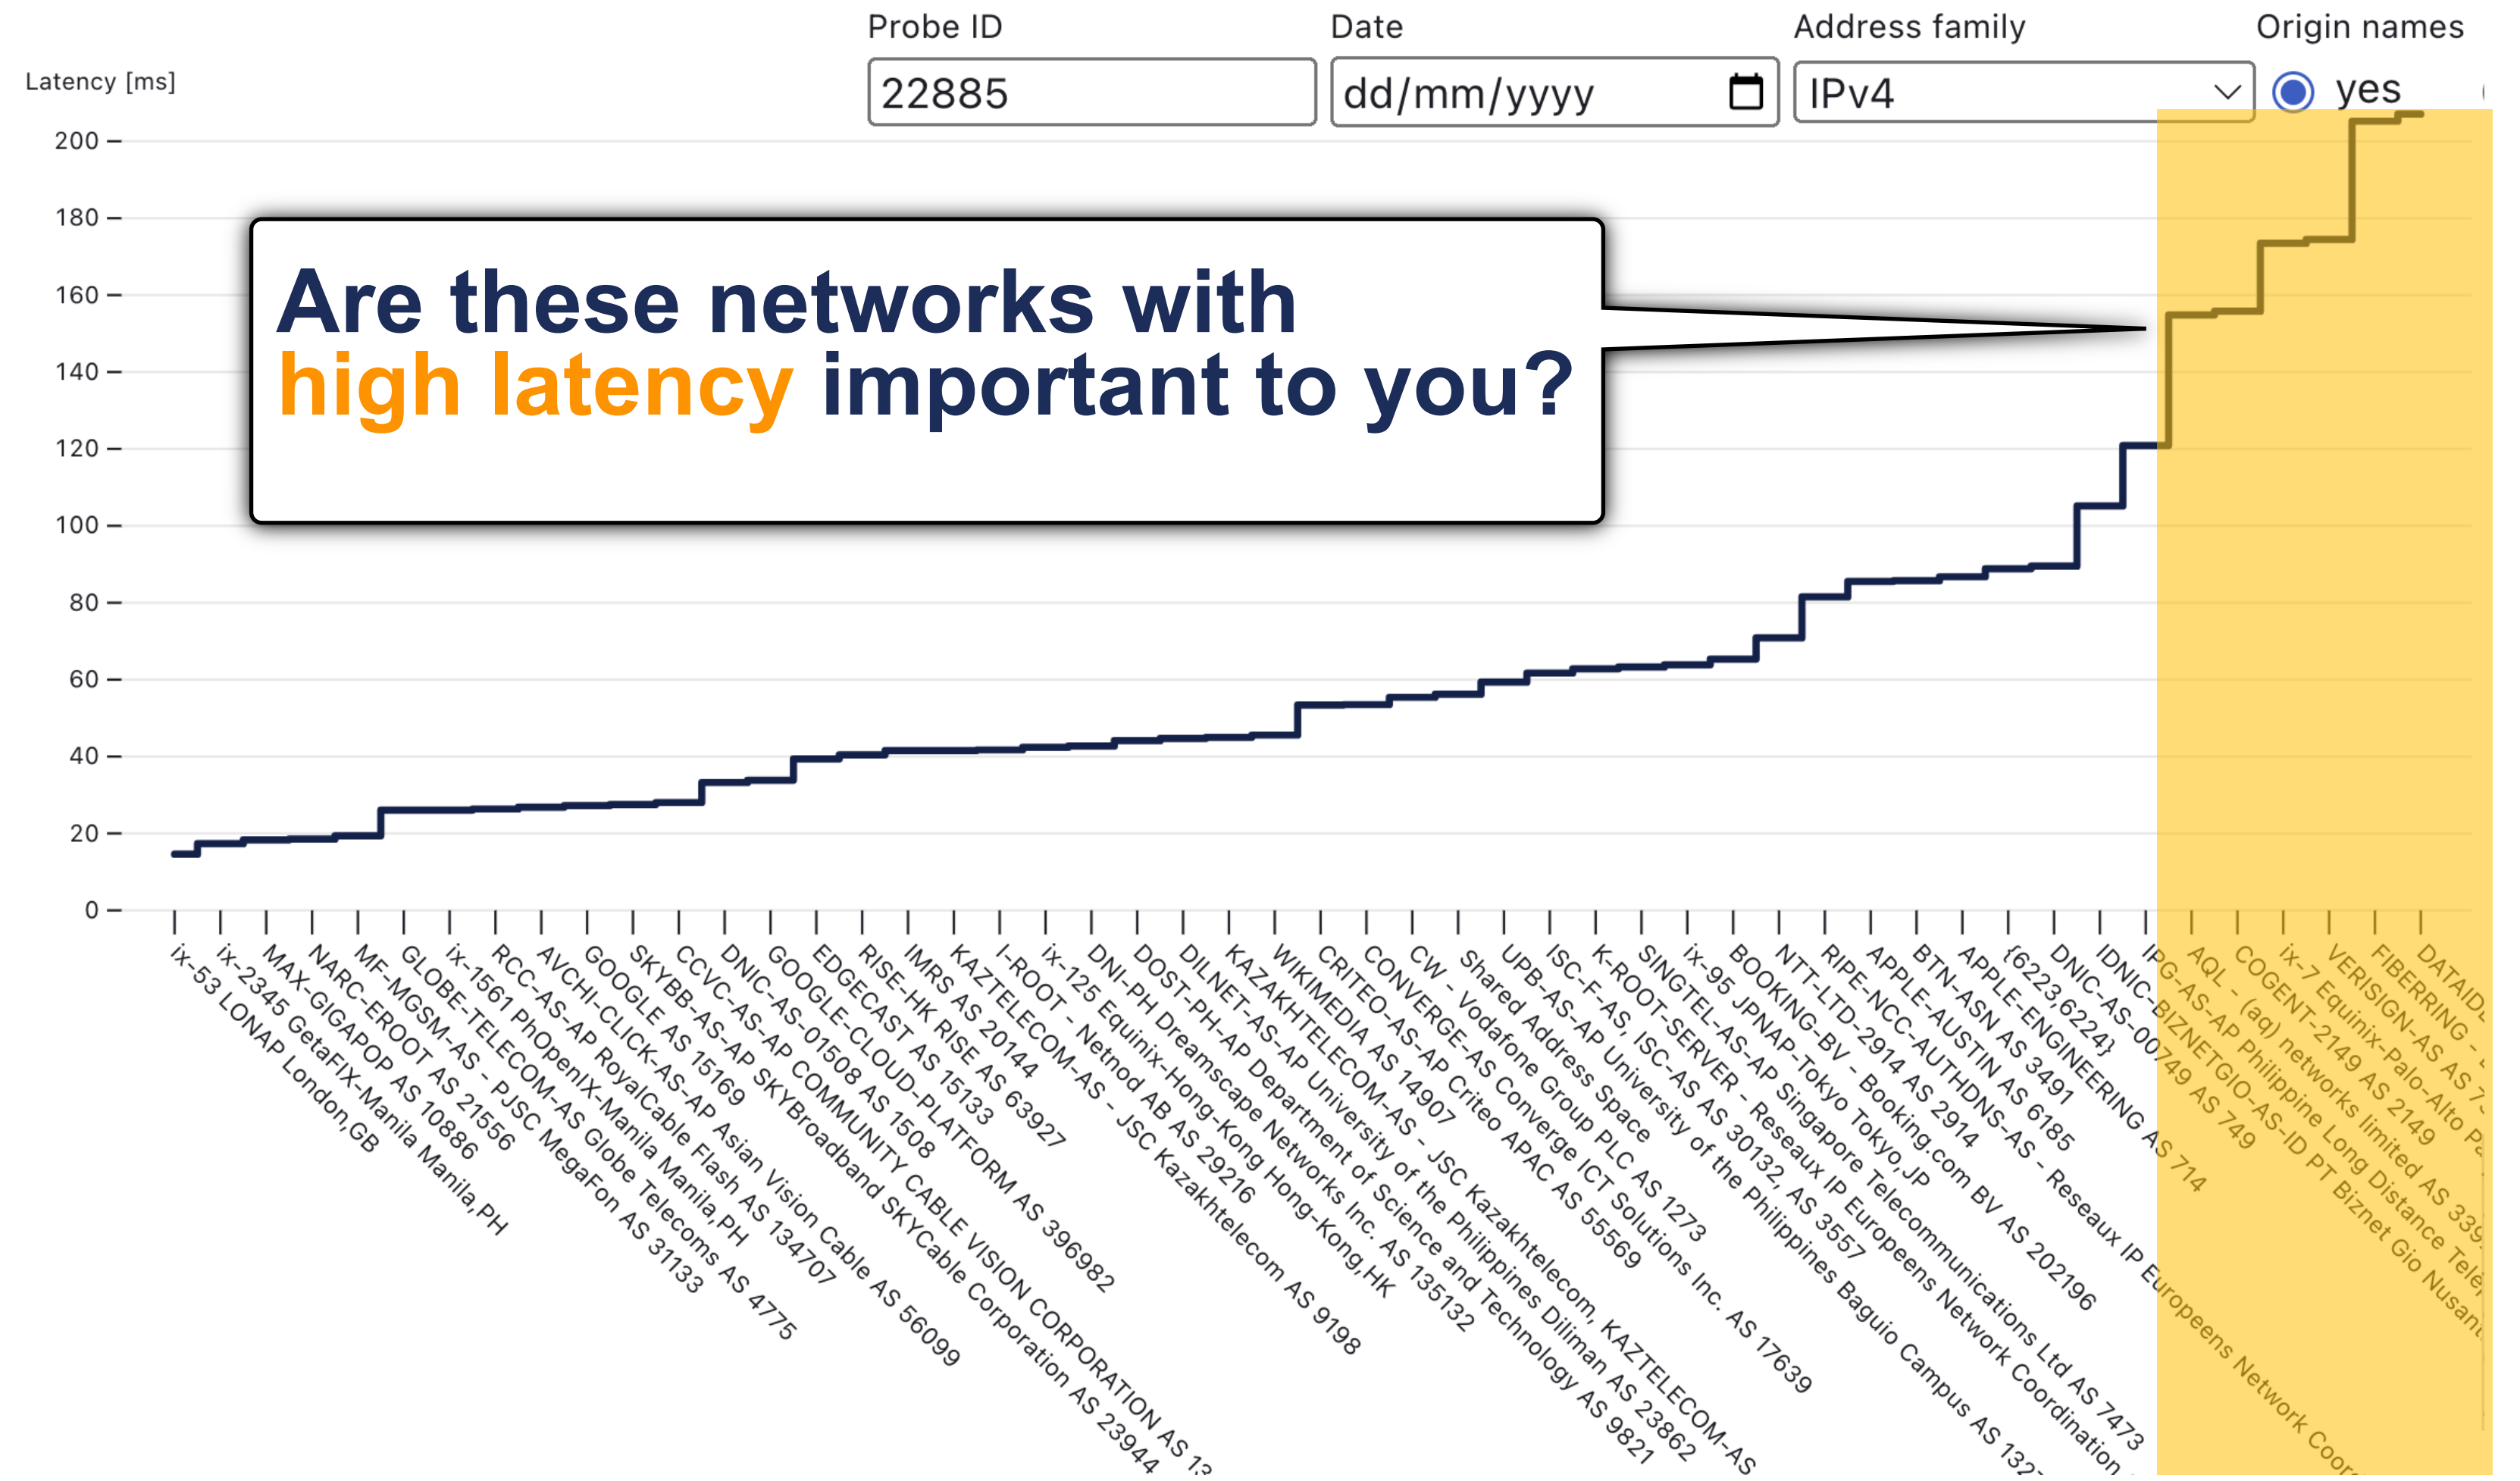

<https://observablehq.com/@ripenccl/atlas-probe-neighbourhood?>