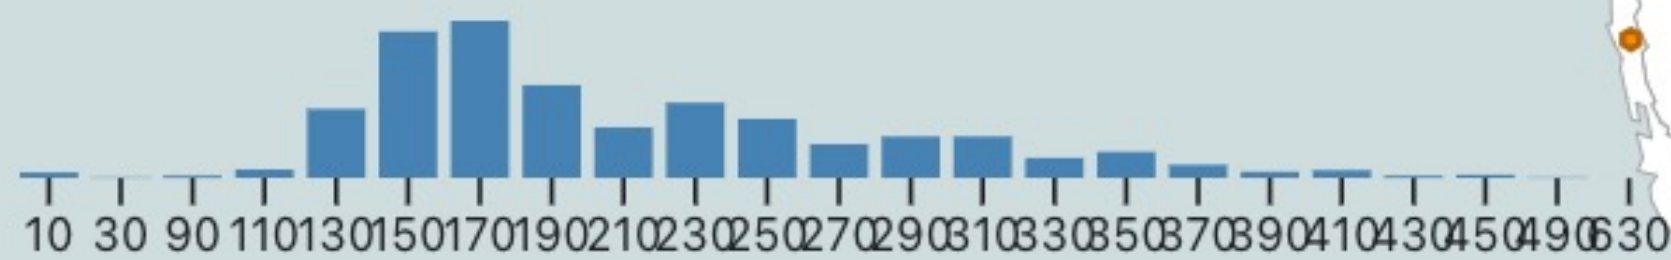

↑ Frequency