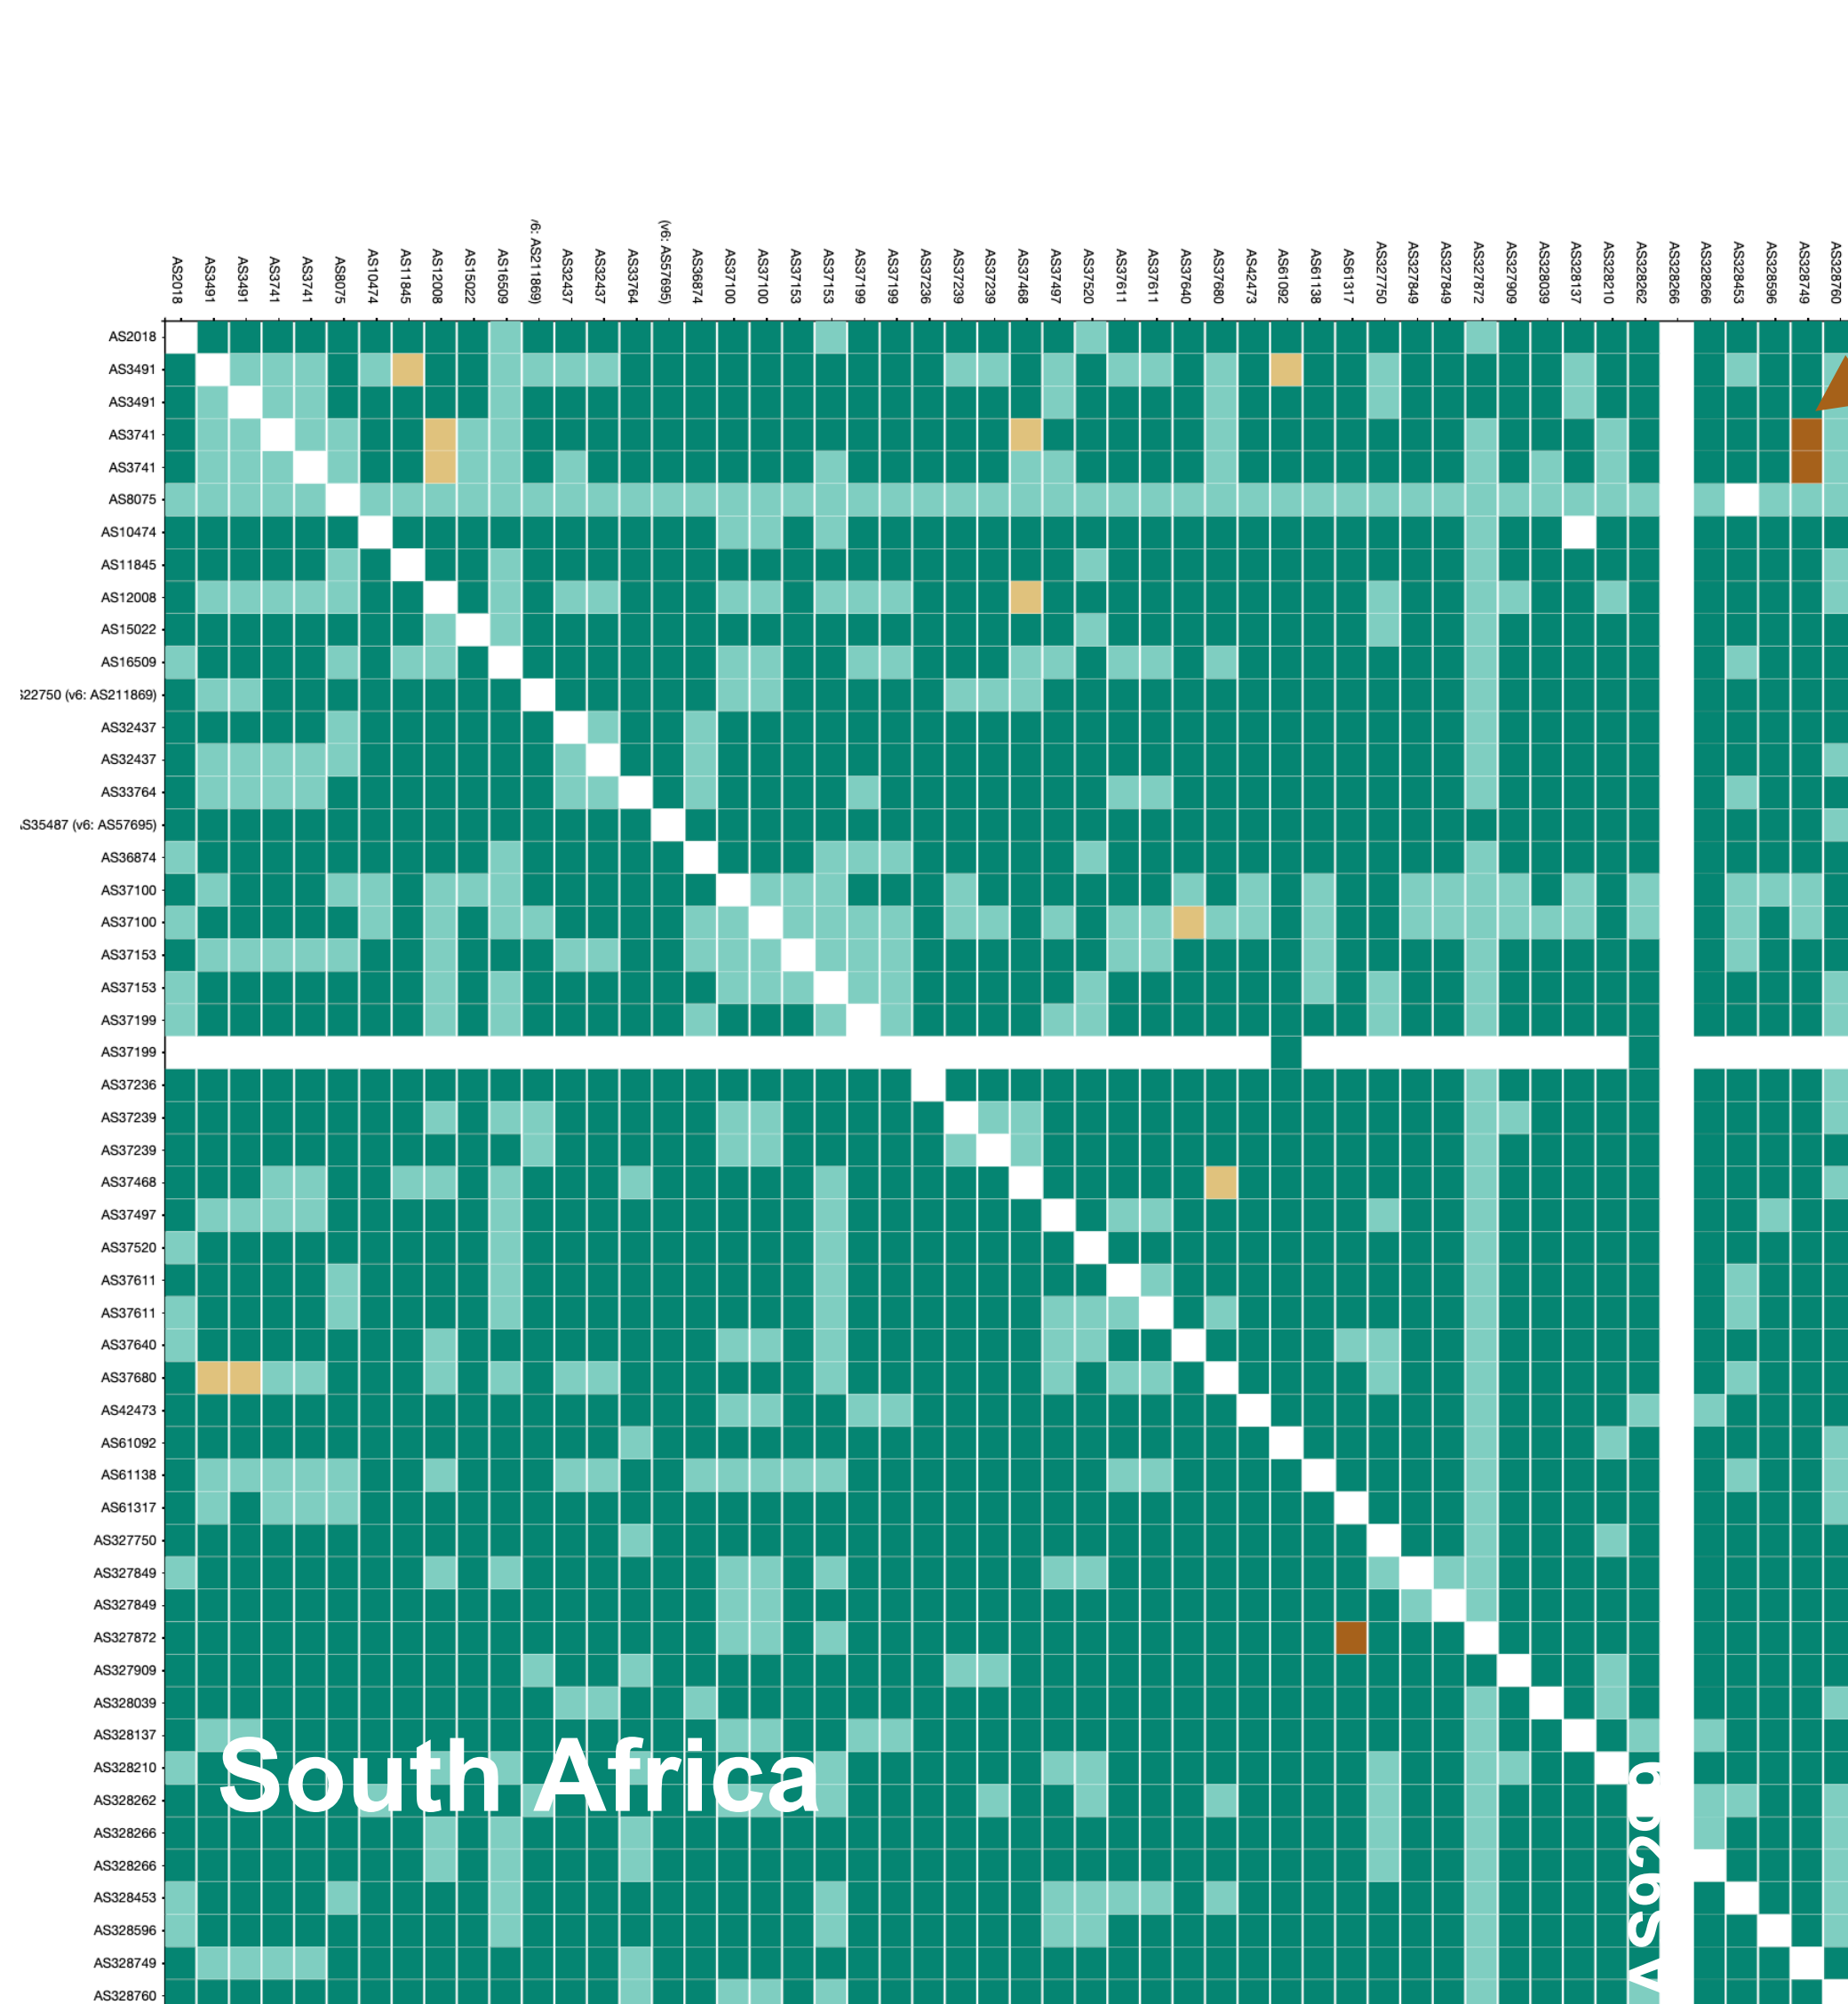

To validate findings

A view into
South Africa and Kenya

Probes in AFRICA

South Africa
86 probes connected
11 anchors

[https://atlas.ripe.net/results/maps/network-coverage/?filter=South+Africa+\(za\)](https://atlas.ripe.net/results/maps/network-coverage/?filter=South+Africa+(za))

Date 14/08/2023

Address Family IPv4

Protocol Any

Aggregate function Median

MinRTT Latency AS30985
Mali

<https://observablehq.com/@ripenc/atlas-latency-worldmap>

MinRTT

Your network **neighbourhood** as seen through RIPE Atlas

Try your probe here

<https://observablehq.com/@ripenccl/atlas-probe-neighbourhood?>

3. Finding anomalies in Min. RTT explorer

Observed by Probe 22471 in AS9299

Country IXP Jedi
Keeping traffic Local

3. Finding anomalies in Country IXP JEDI

<https://jedi.ripe.net/latest/PH/ixpcountry/index.html?ASNS=all&ipv=v4>

RIPE Atlas probe coverage

Showing ASNs covering at least 1% of the country's population (2023-08-15)

- ASN is not covered
- ASN has at least 1 probe