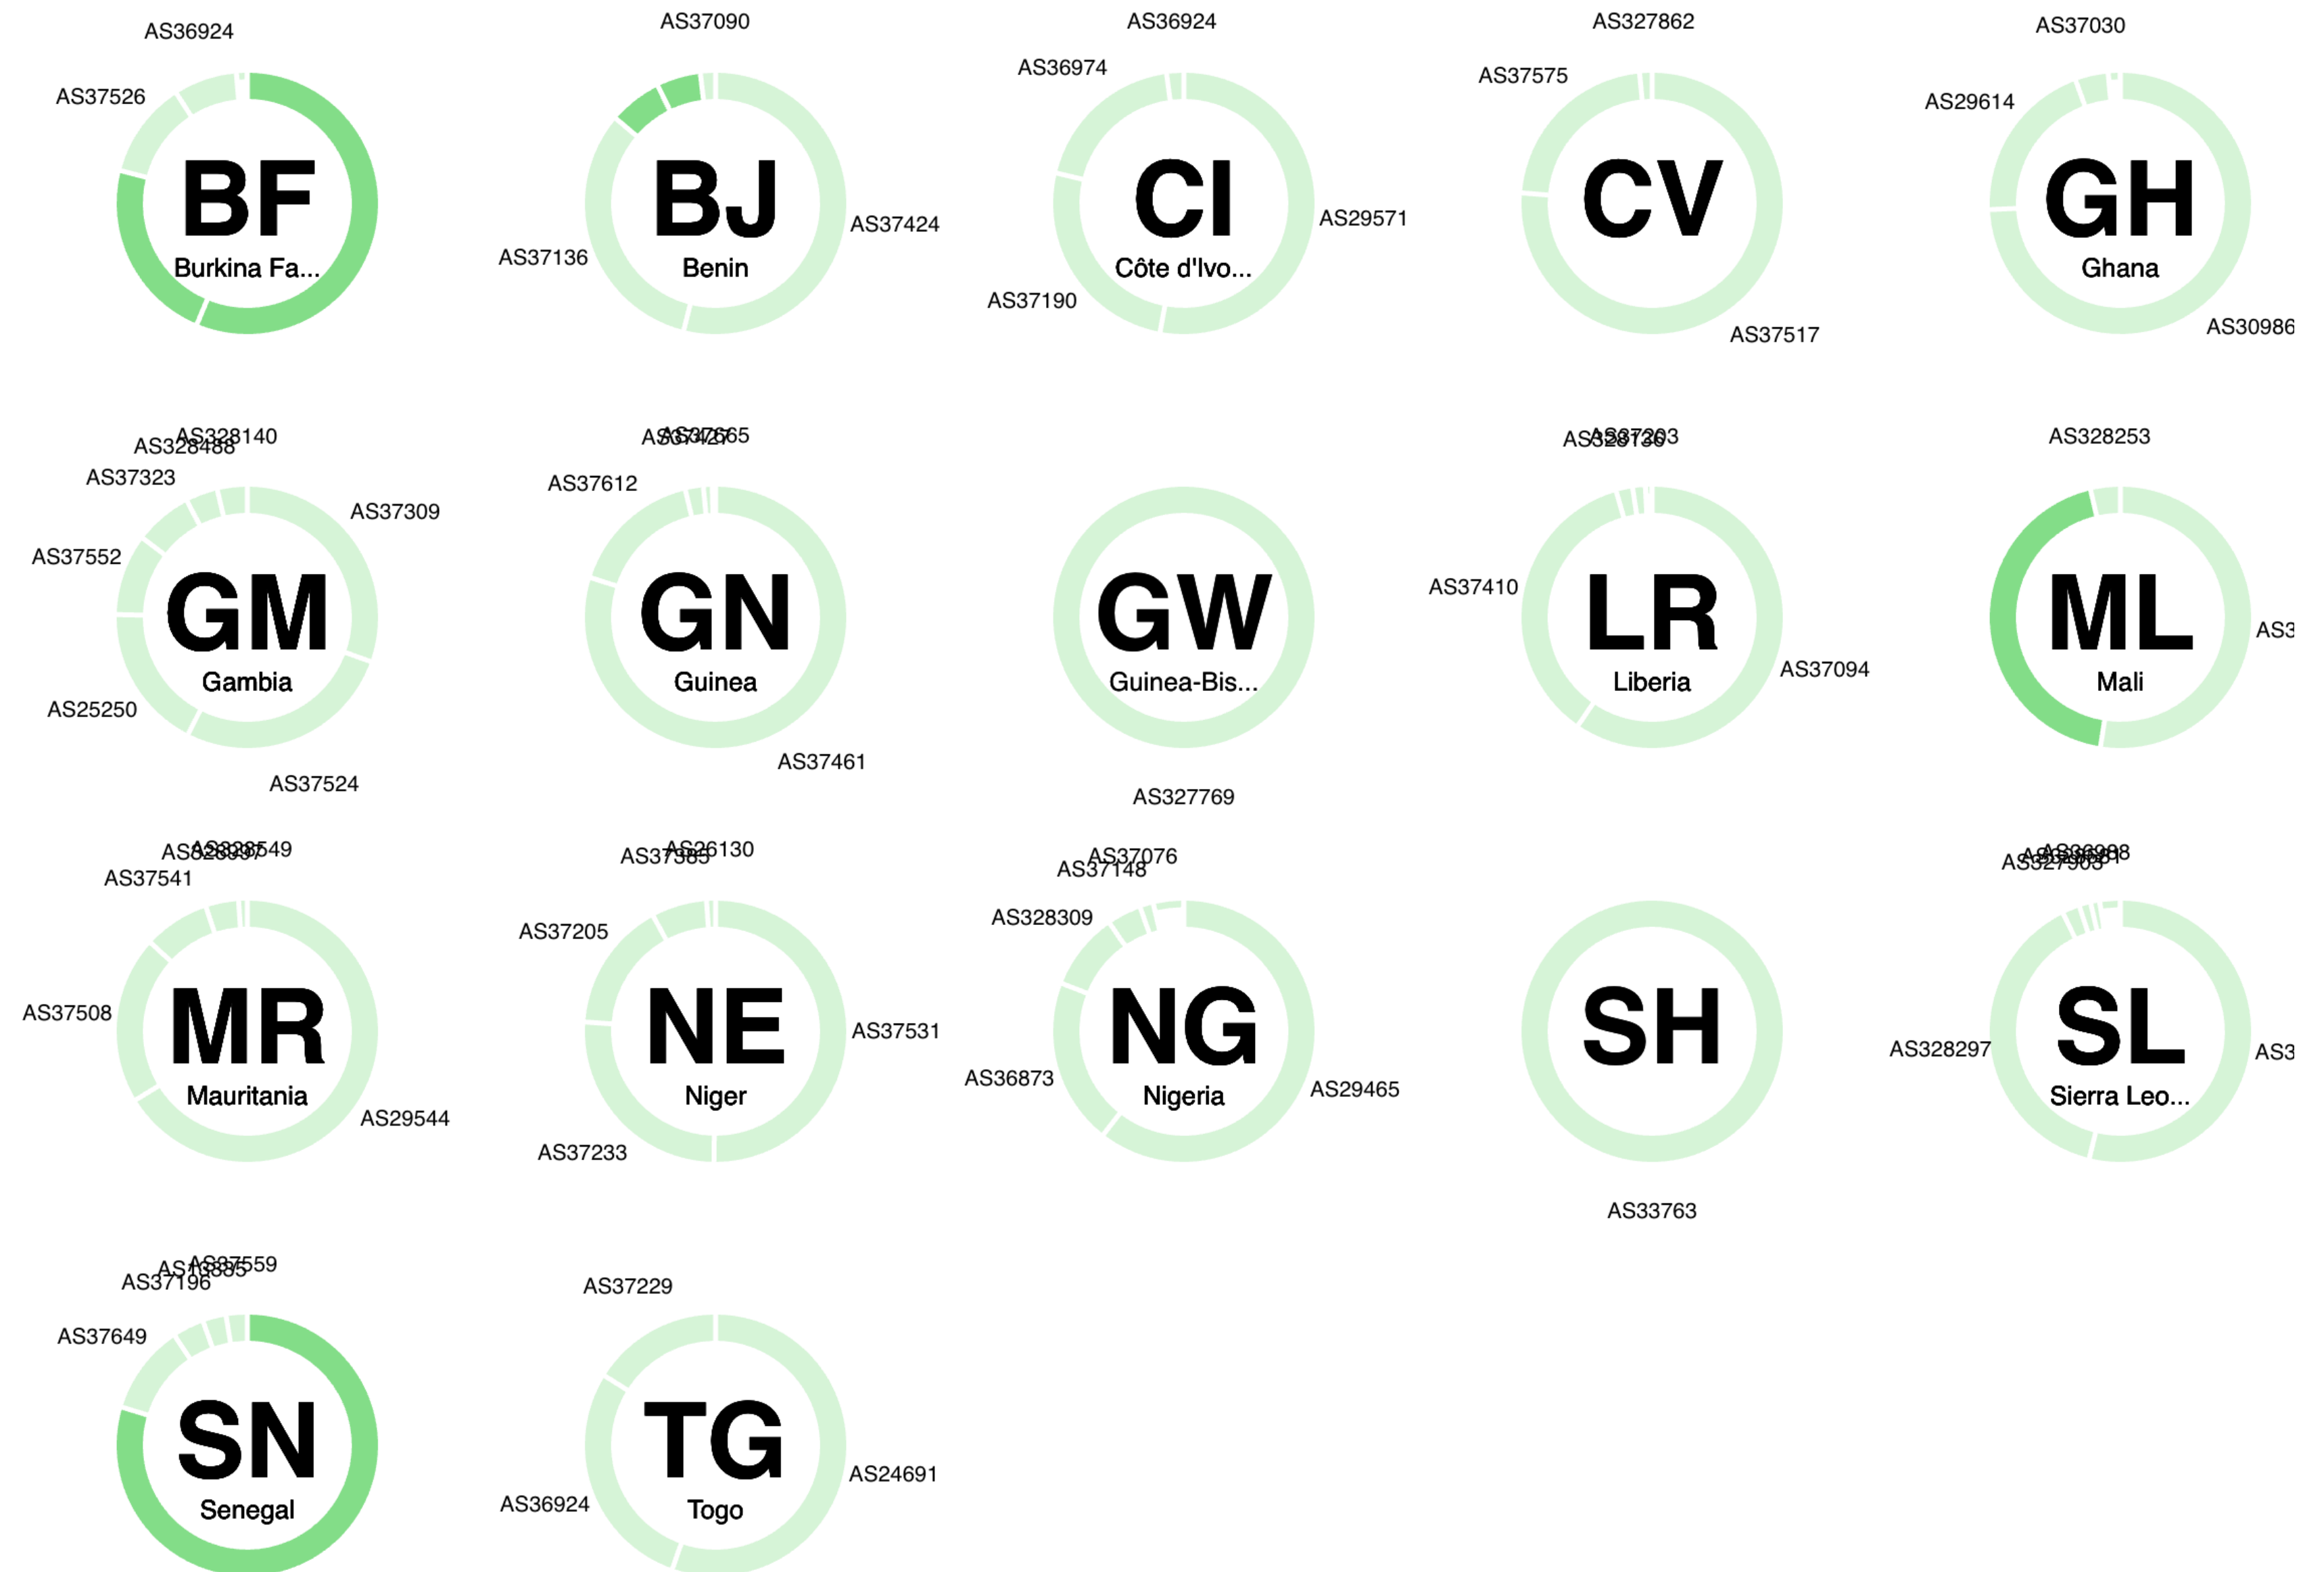

To validate findings

A view into
South Africa and Kenya

Probes in AFRICA

South Africa
86 probes connected
11 anchors

[https://atlas.ripe.net/results/maps/network-coverage/?filter=South+Africa+\(za\)](https://atlas.ripe.net/results/maps/network-coverage/?filter=South+Africa+(za))

Try your probe here

<https://observablehq.com/@ripenccl/atlas-probe-neighbourhood?>

3. Finding anomalies in Min. RTT explorer

Observed by Probe 22471 in AS9299

Country IXP Jedi
Keeping traffic Local

3. Finding anomalies in Country IXP JEDI

lhestina@ripe.net

atlas@ripe.net

RIPE Atlas probe coverage
 Showing ASNs covering at least 1% of the country's population (2023-09-12)

- ASN is not covered
- ASN has at least 1 probe

We'd like to install probes in these ASNs

Use Cases

A distributed view of the Internet

https://labs.ripe.net/author/alun_davies/ripe-atlas-a-distributed-view-of-the-internet/

The Kazakhstan outage as seen from RIPE Atlas

<https://labs.ripe.net/author/emileaben/the-kazakhstan-outage-as-seen-from-ripe-atlas/>