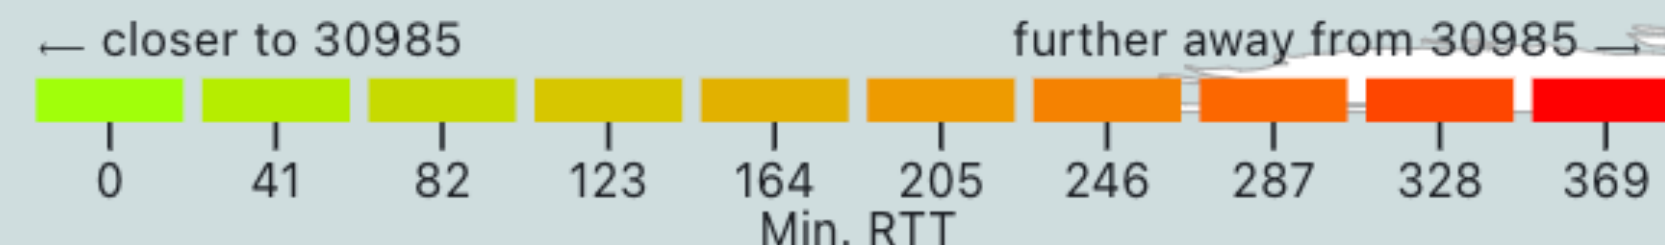

Aggregate function

Median

↑ Frequency

MinRTT

Latency AS33771 Kenya

<https://observablehq.com/@ripenc/atlas-latency-worldmap>

Fullscreen + -

Origin (ASN or IX-ID) 30985

Date 14/08/2023

Address Family IPv4

Protocol Any

Aggregate function Median

MinRTT Latency AS30985
Mali

<https://observablehq.com/@ripenc/atlas-latency-worldmap>

MinRTT

Your network **neighbourhood** as seen through RIPE Atlas