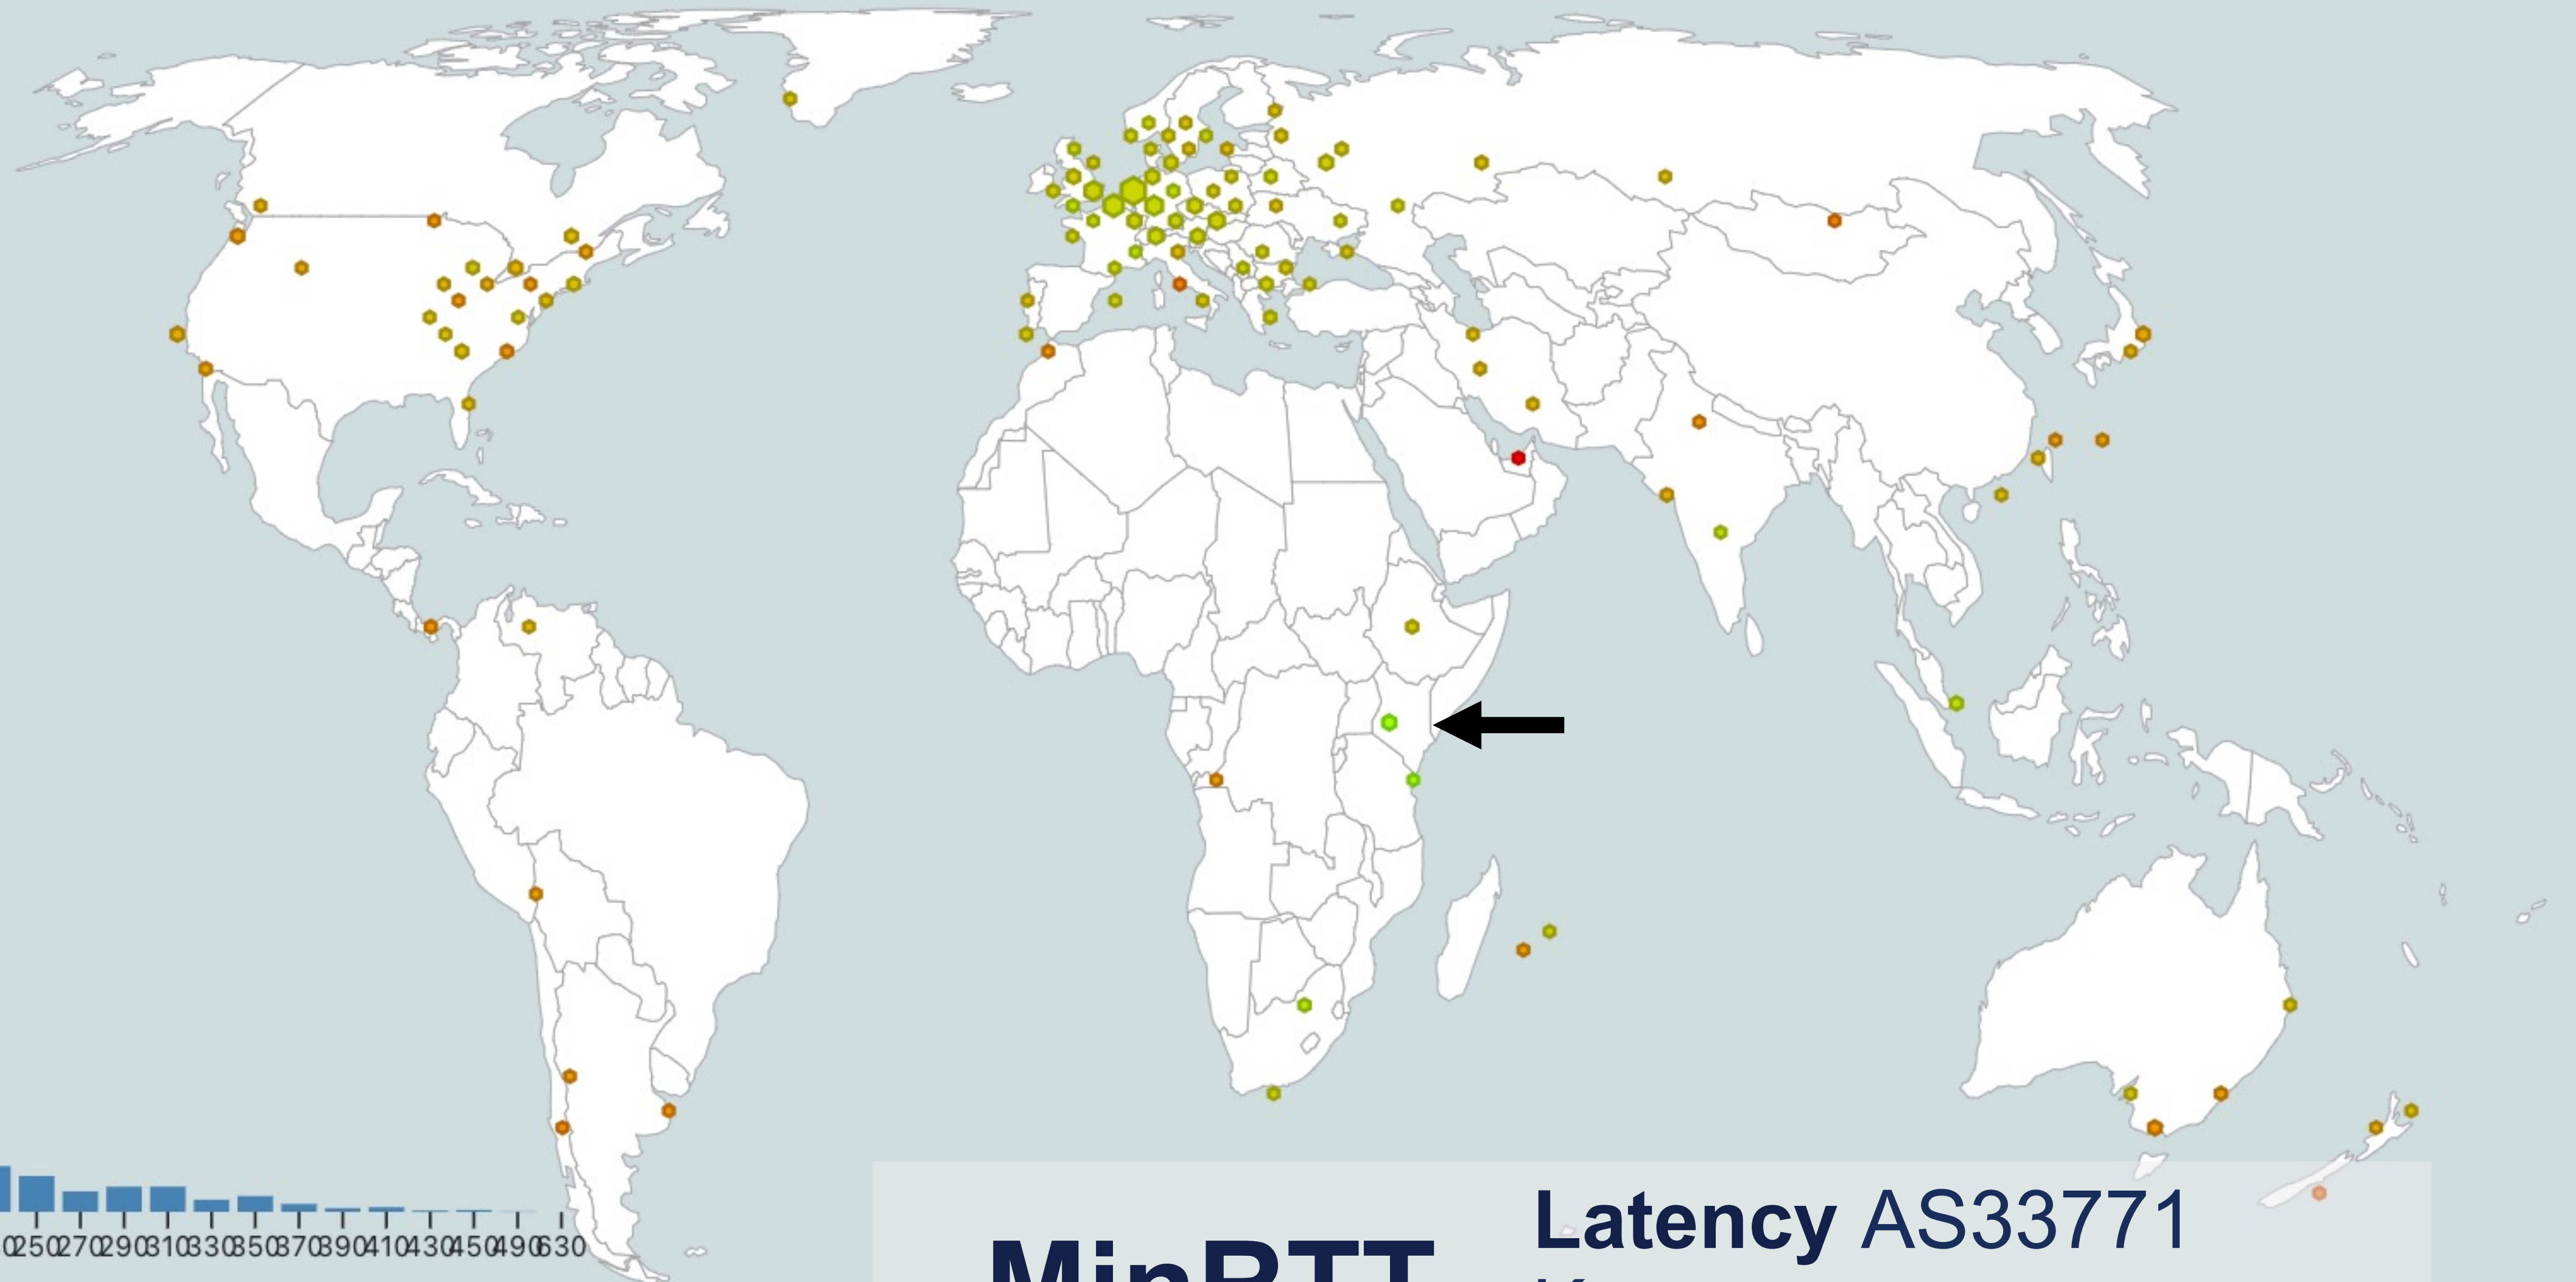

Fullscreen + -

Origin (ASN or ix-ID)

33771

Date

14/08/2023

Address Family

IPv4

Protocol

Any

Aggregate function

Median