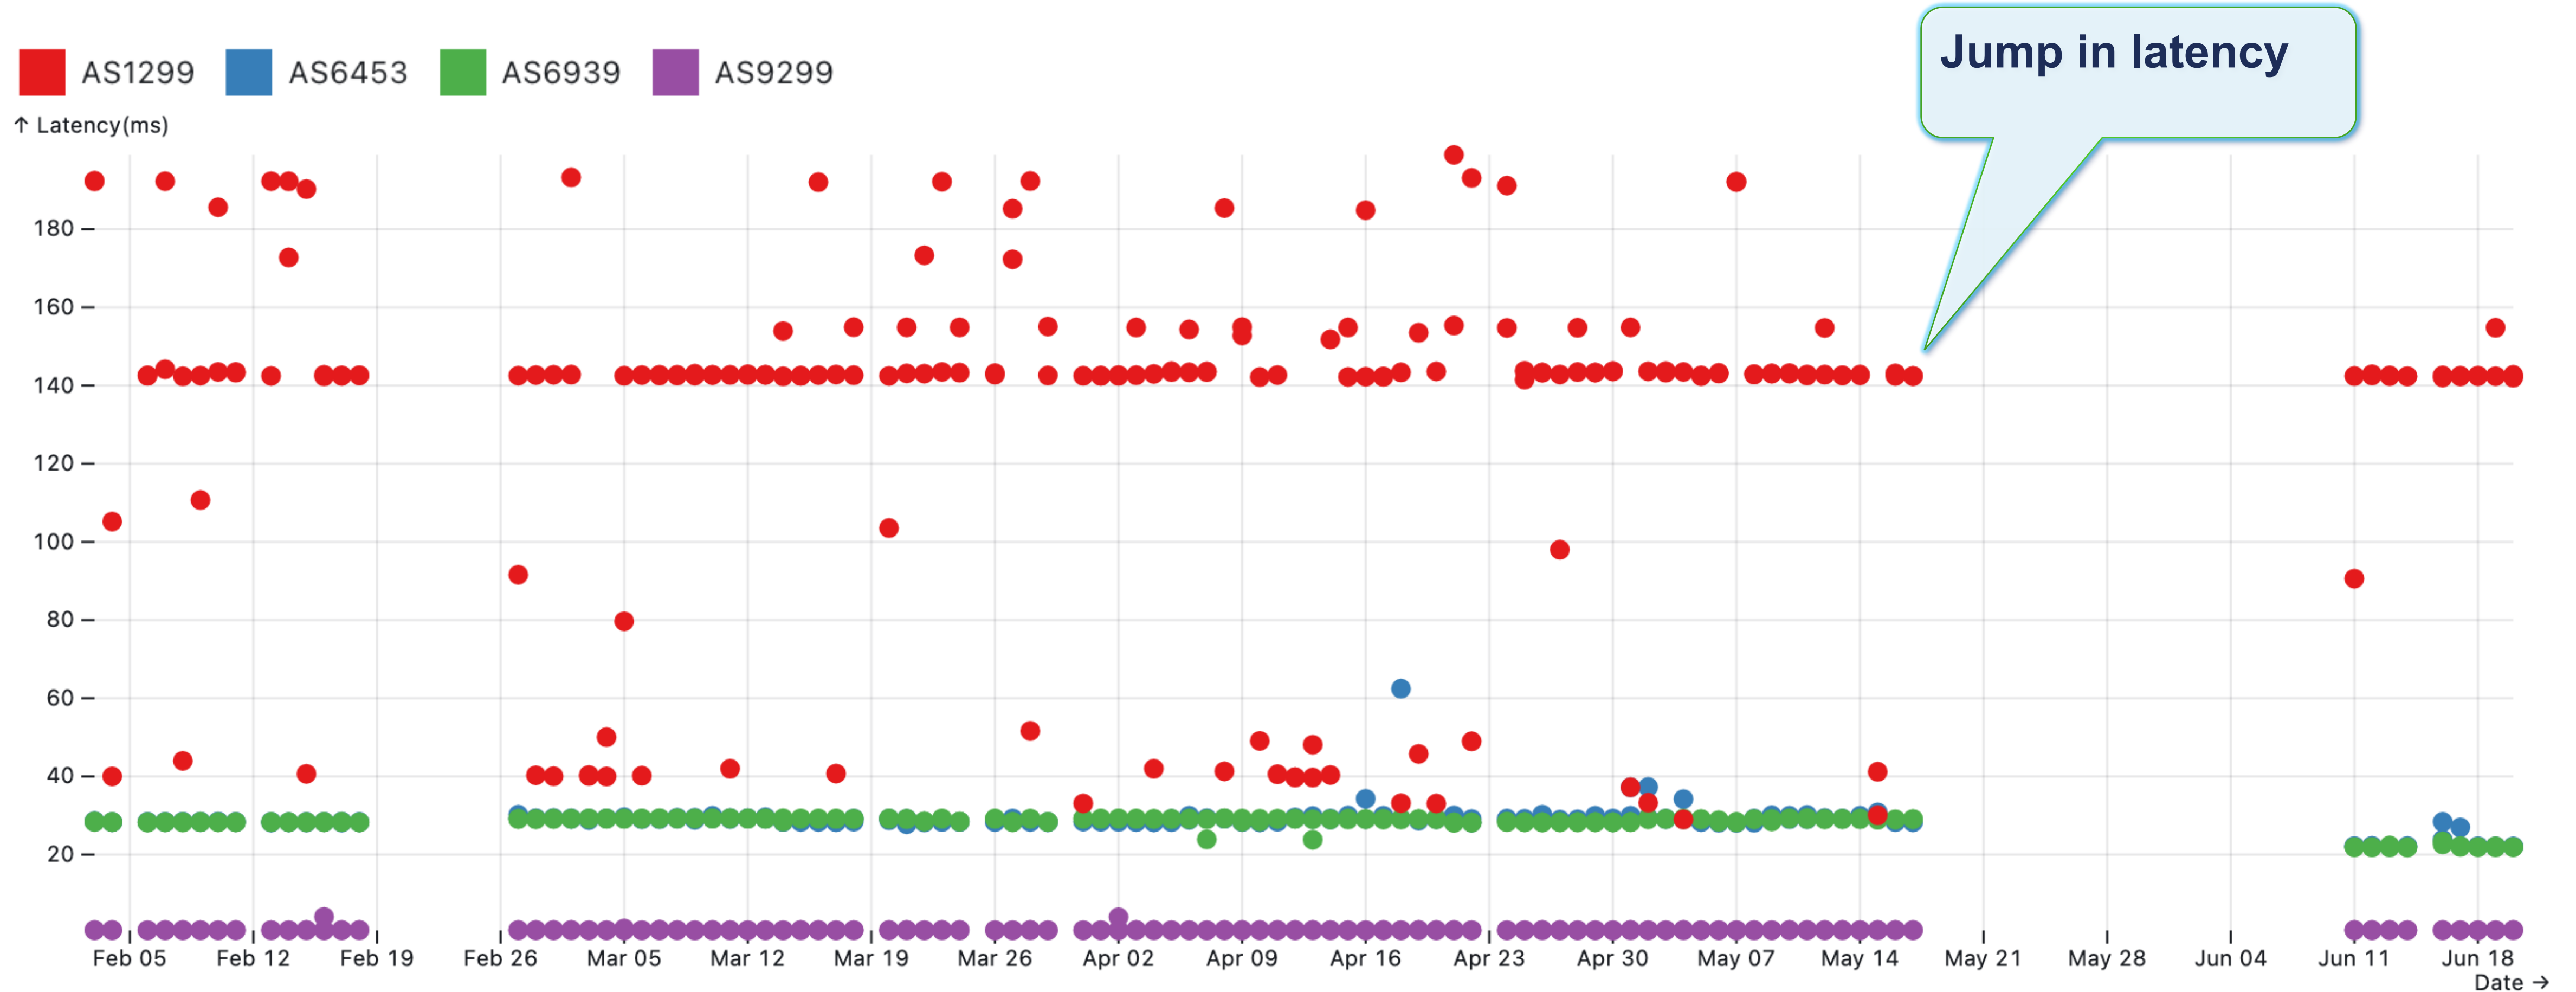

Date 14/08/2023

Address Family IPv4

Protocol Any

Aggregate function Median

MinRTT Latency AS30985
Mali

<https://observablehq.com/@ripenc/atlas-latency-worldmap>

MinRTT

Your network **neighbourhood** as seen through RIPE Atlas

Try your probe here

<https://observablehq.com/@ripenccl/atlas-probe-neighbourhood?>

3. Finding anomalies in Min. RTT explorer

Observed by Probe 22471 in AS9299

Country IXP Jedi
Keeping traffic Local

3. Finding anomalies in Country IXP JEDI

<https://jedi.ripe.net/latest/PH/ixpcountry/index.html?ASNS=all&ipv=v4>

RIPE Atlas probe coverage

Showing ASNs covering at least 1% of the country's population (2023-08-15)

- ASN is not covered
- ASN has at least 1 probe