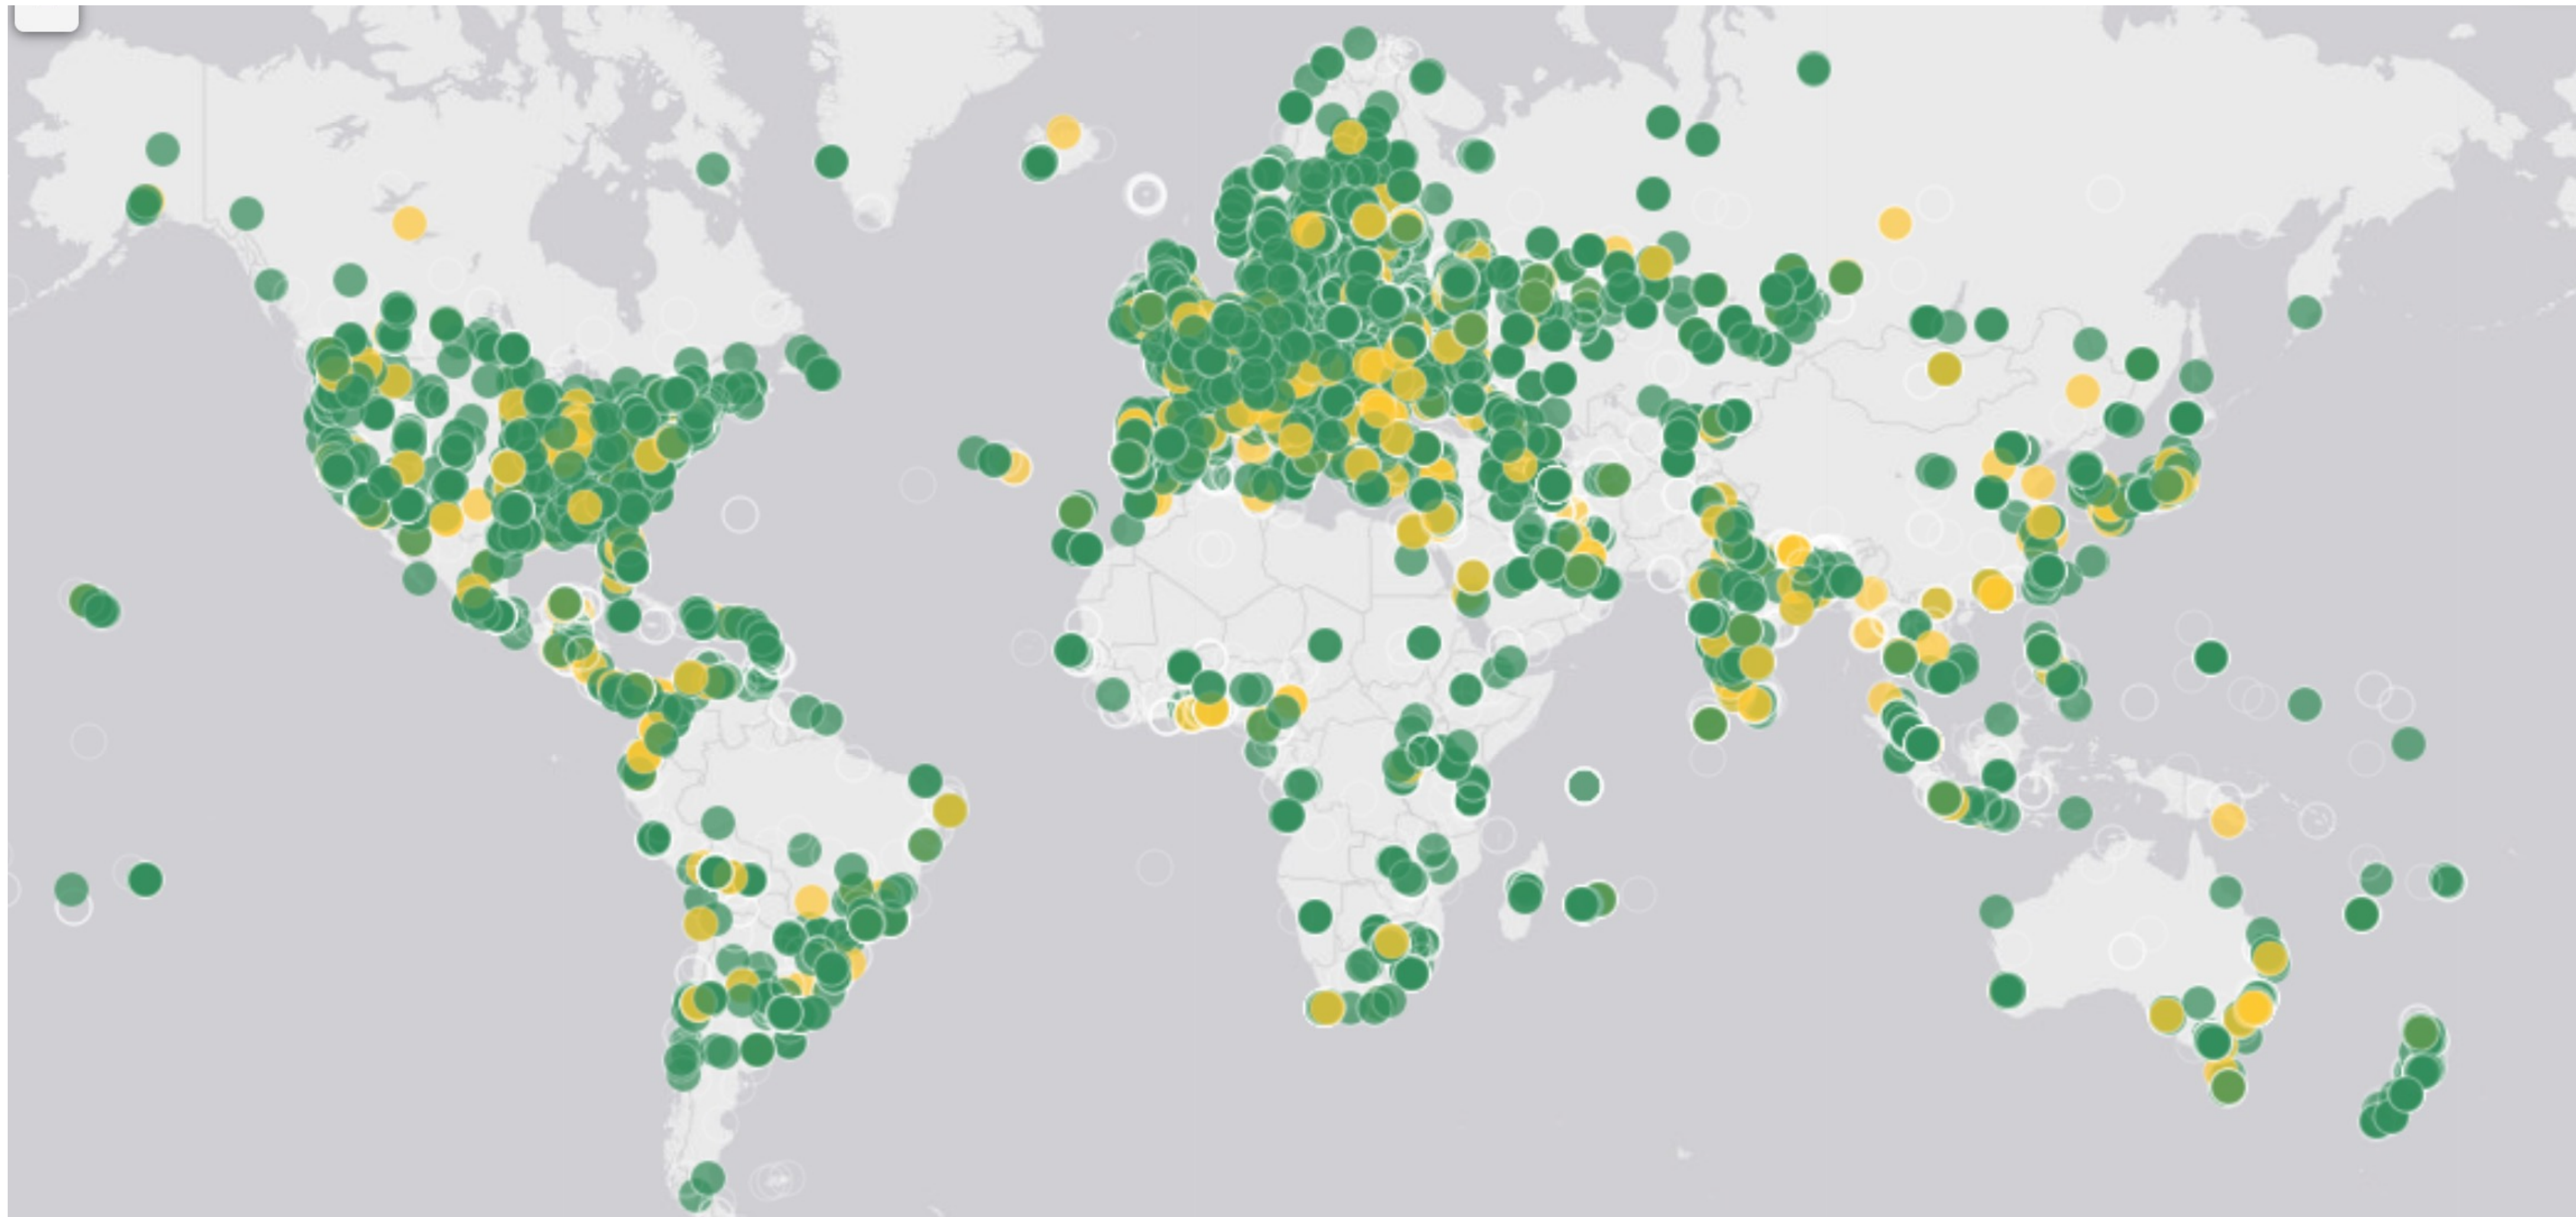

The World Outside is Dark

RIPE NCC

RIPE NETWORK COORDINATION CENTRE

MINIMISING IMPACT

When Incidents Occur With RIPE Atlas

Lia Hestina | AIS '23 | Johannesburg

RIPE Atlas

- RIPE Atlas is a global active measurements platform, funded by RIPE NCC members and sponsors
- Goal: view your Internet reachability from outside
- Probes hosted by volunteers, using a credits system
- Data is publicly available

TRACEROUTE

DNS

NTP

SSL/TLS

HTTP (anchors)

Run RIPE Atlas tests

More than **12000** probes connected globally

How do you minimize impact

To validate findings

A view into
South Africa and Kenya

Probes in AFRICA

South Africa
86 probes connected
11 anchors

[https://atlas.ripe.net/results/maps/network-coverage/?filter=South+Africa+\(za\)](https://atlas.ripe.net/results/maps/network-coverage/?filter=South+Africa+(za))