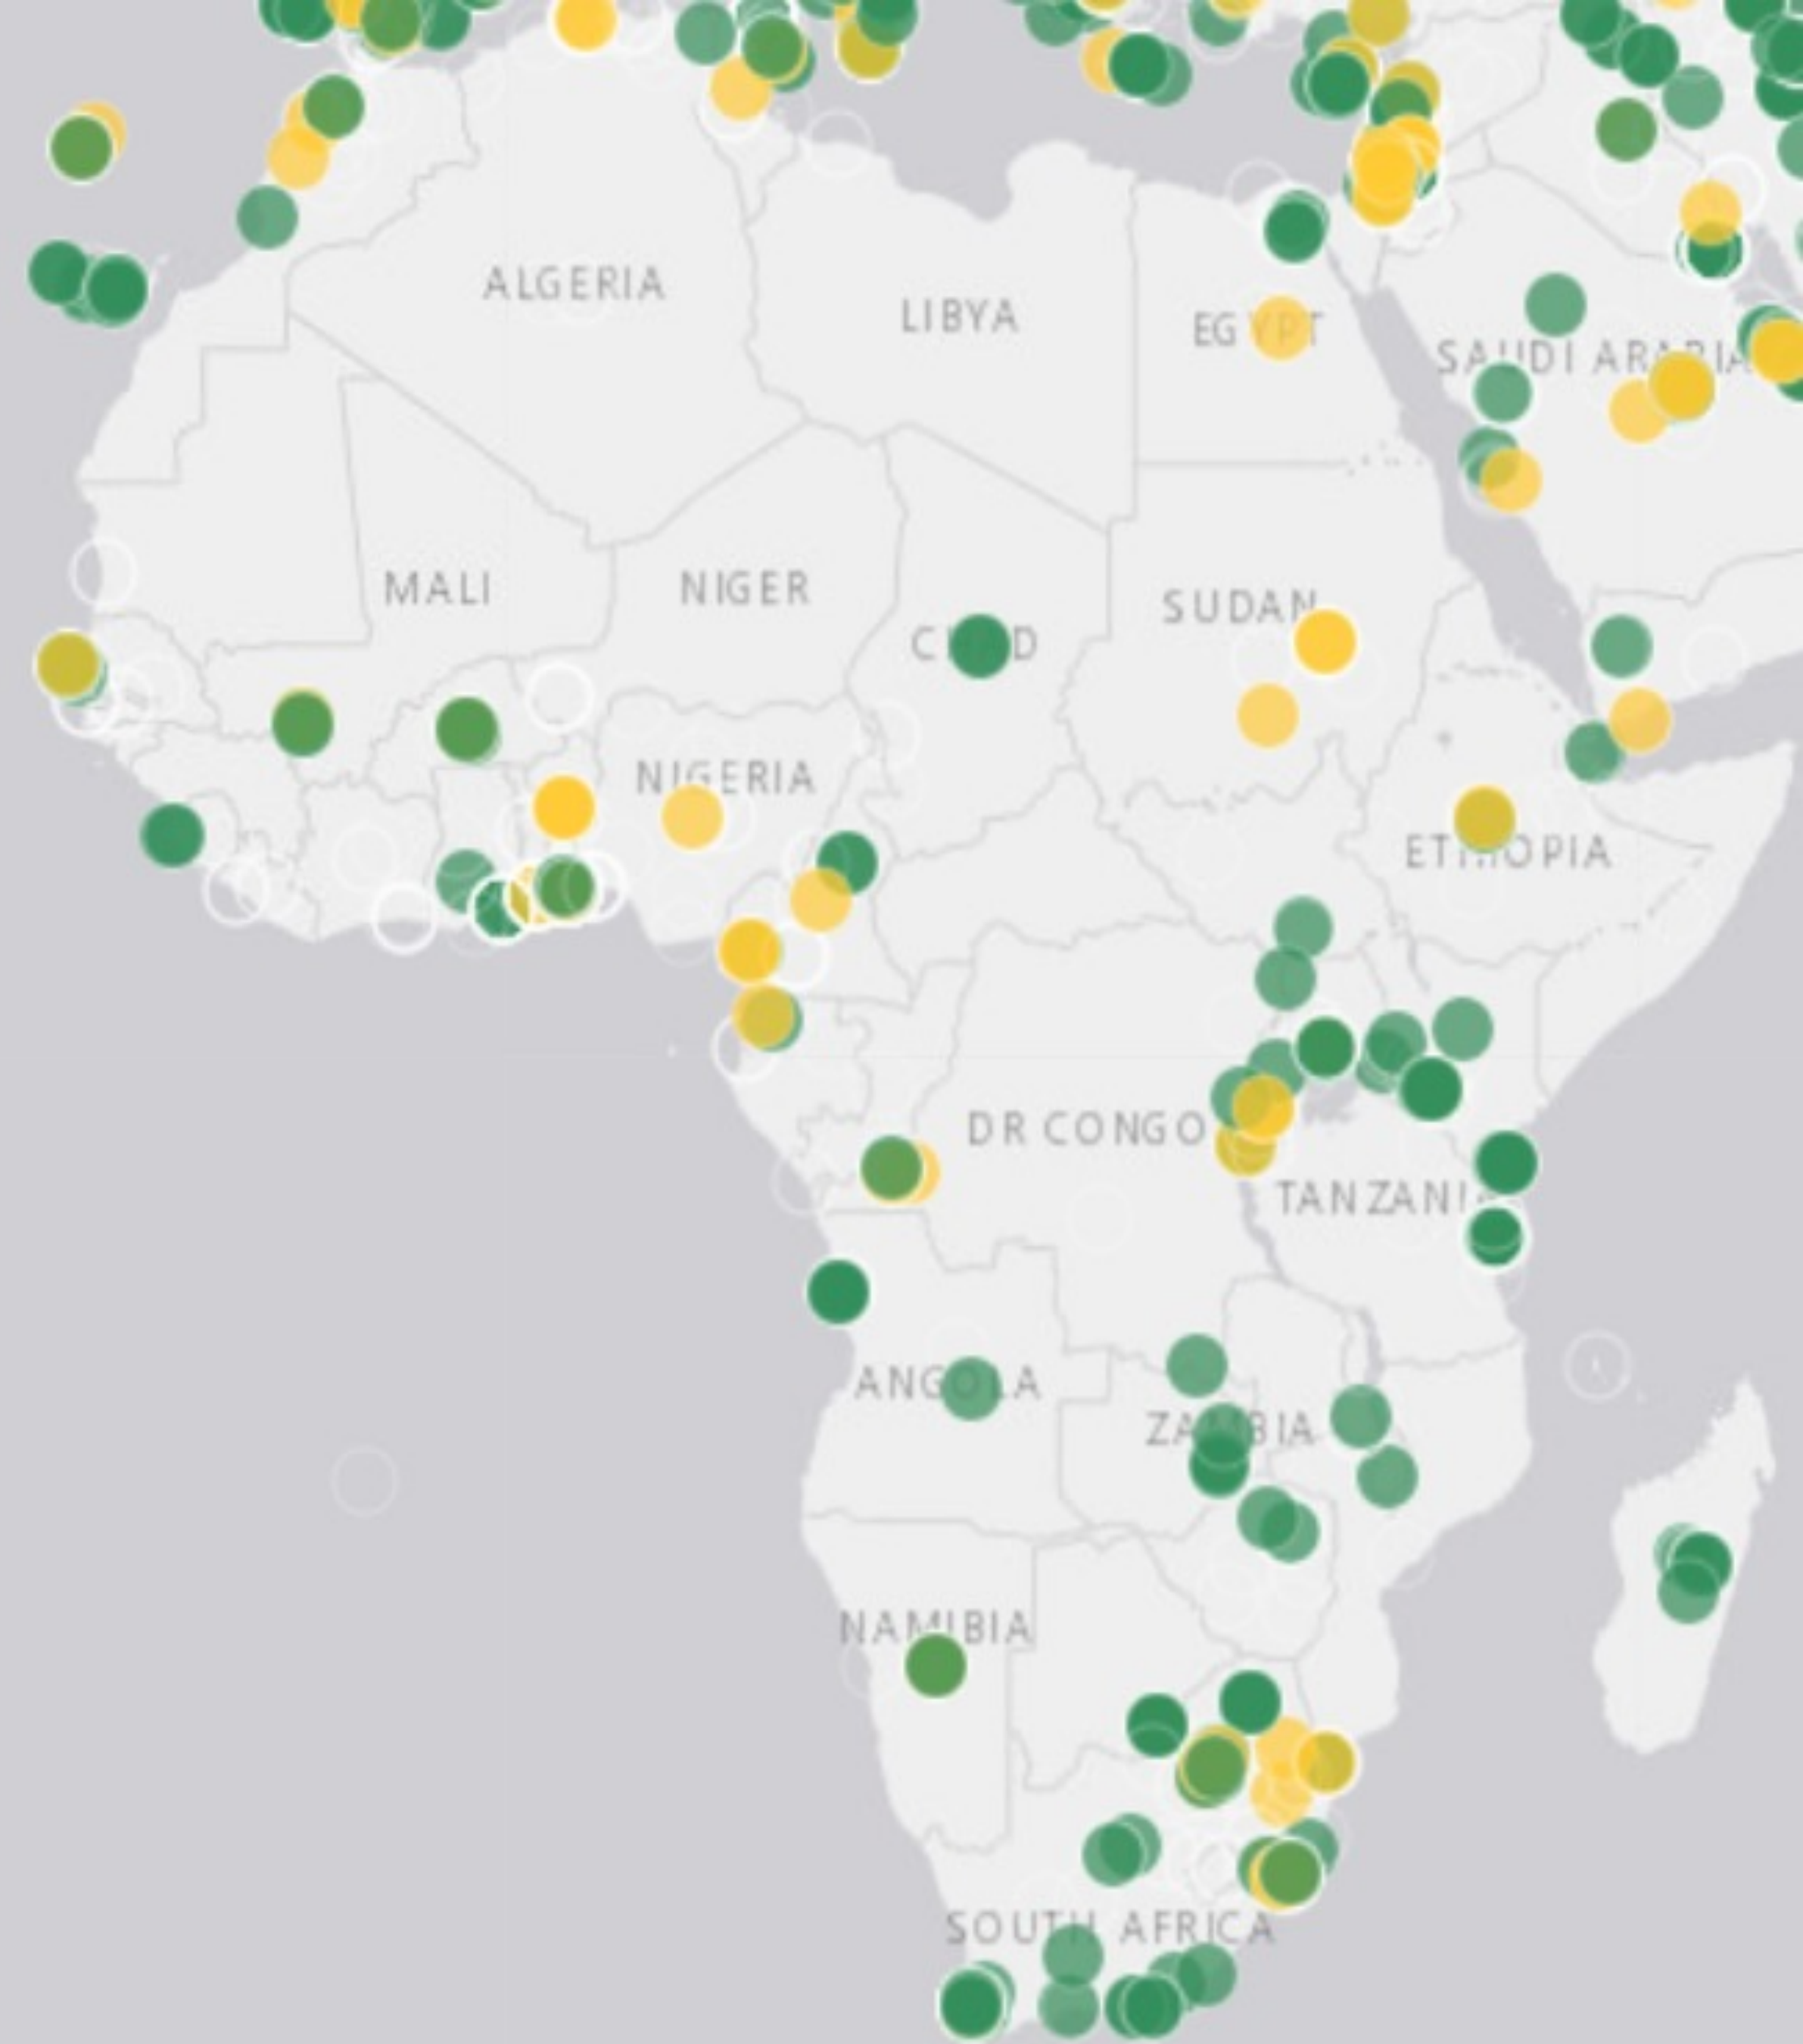

To validate findings

A view into
South Africa and Kenya

Probes in AFRICA

South Africa
86 probes connected
11 anchors

[https://atlas.ripe.net/results/maps/network-coverage/?filter=South+Africa+\(za\)](https://atlas.ripe.net/results/maps/network-coverage/?filter=South+Africa+(za))

Tools to check your Network Performance (Prototype)

Fullscreen + -

Origin (ASN or ix-ID)

37457

Date

14/08/2023

Address Family

IPv4