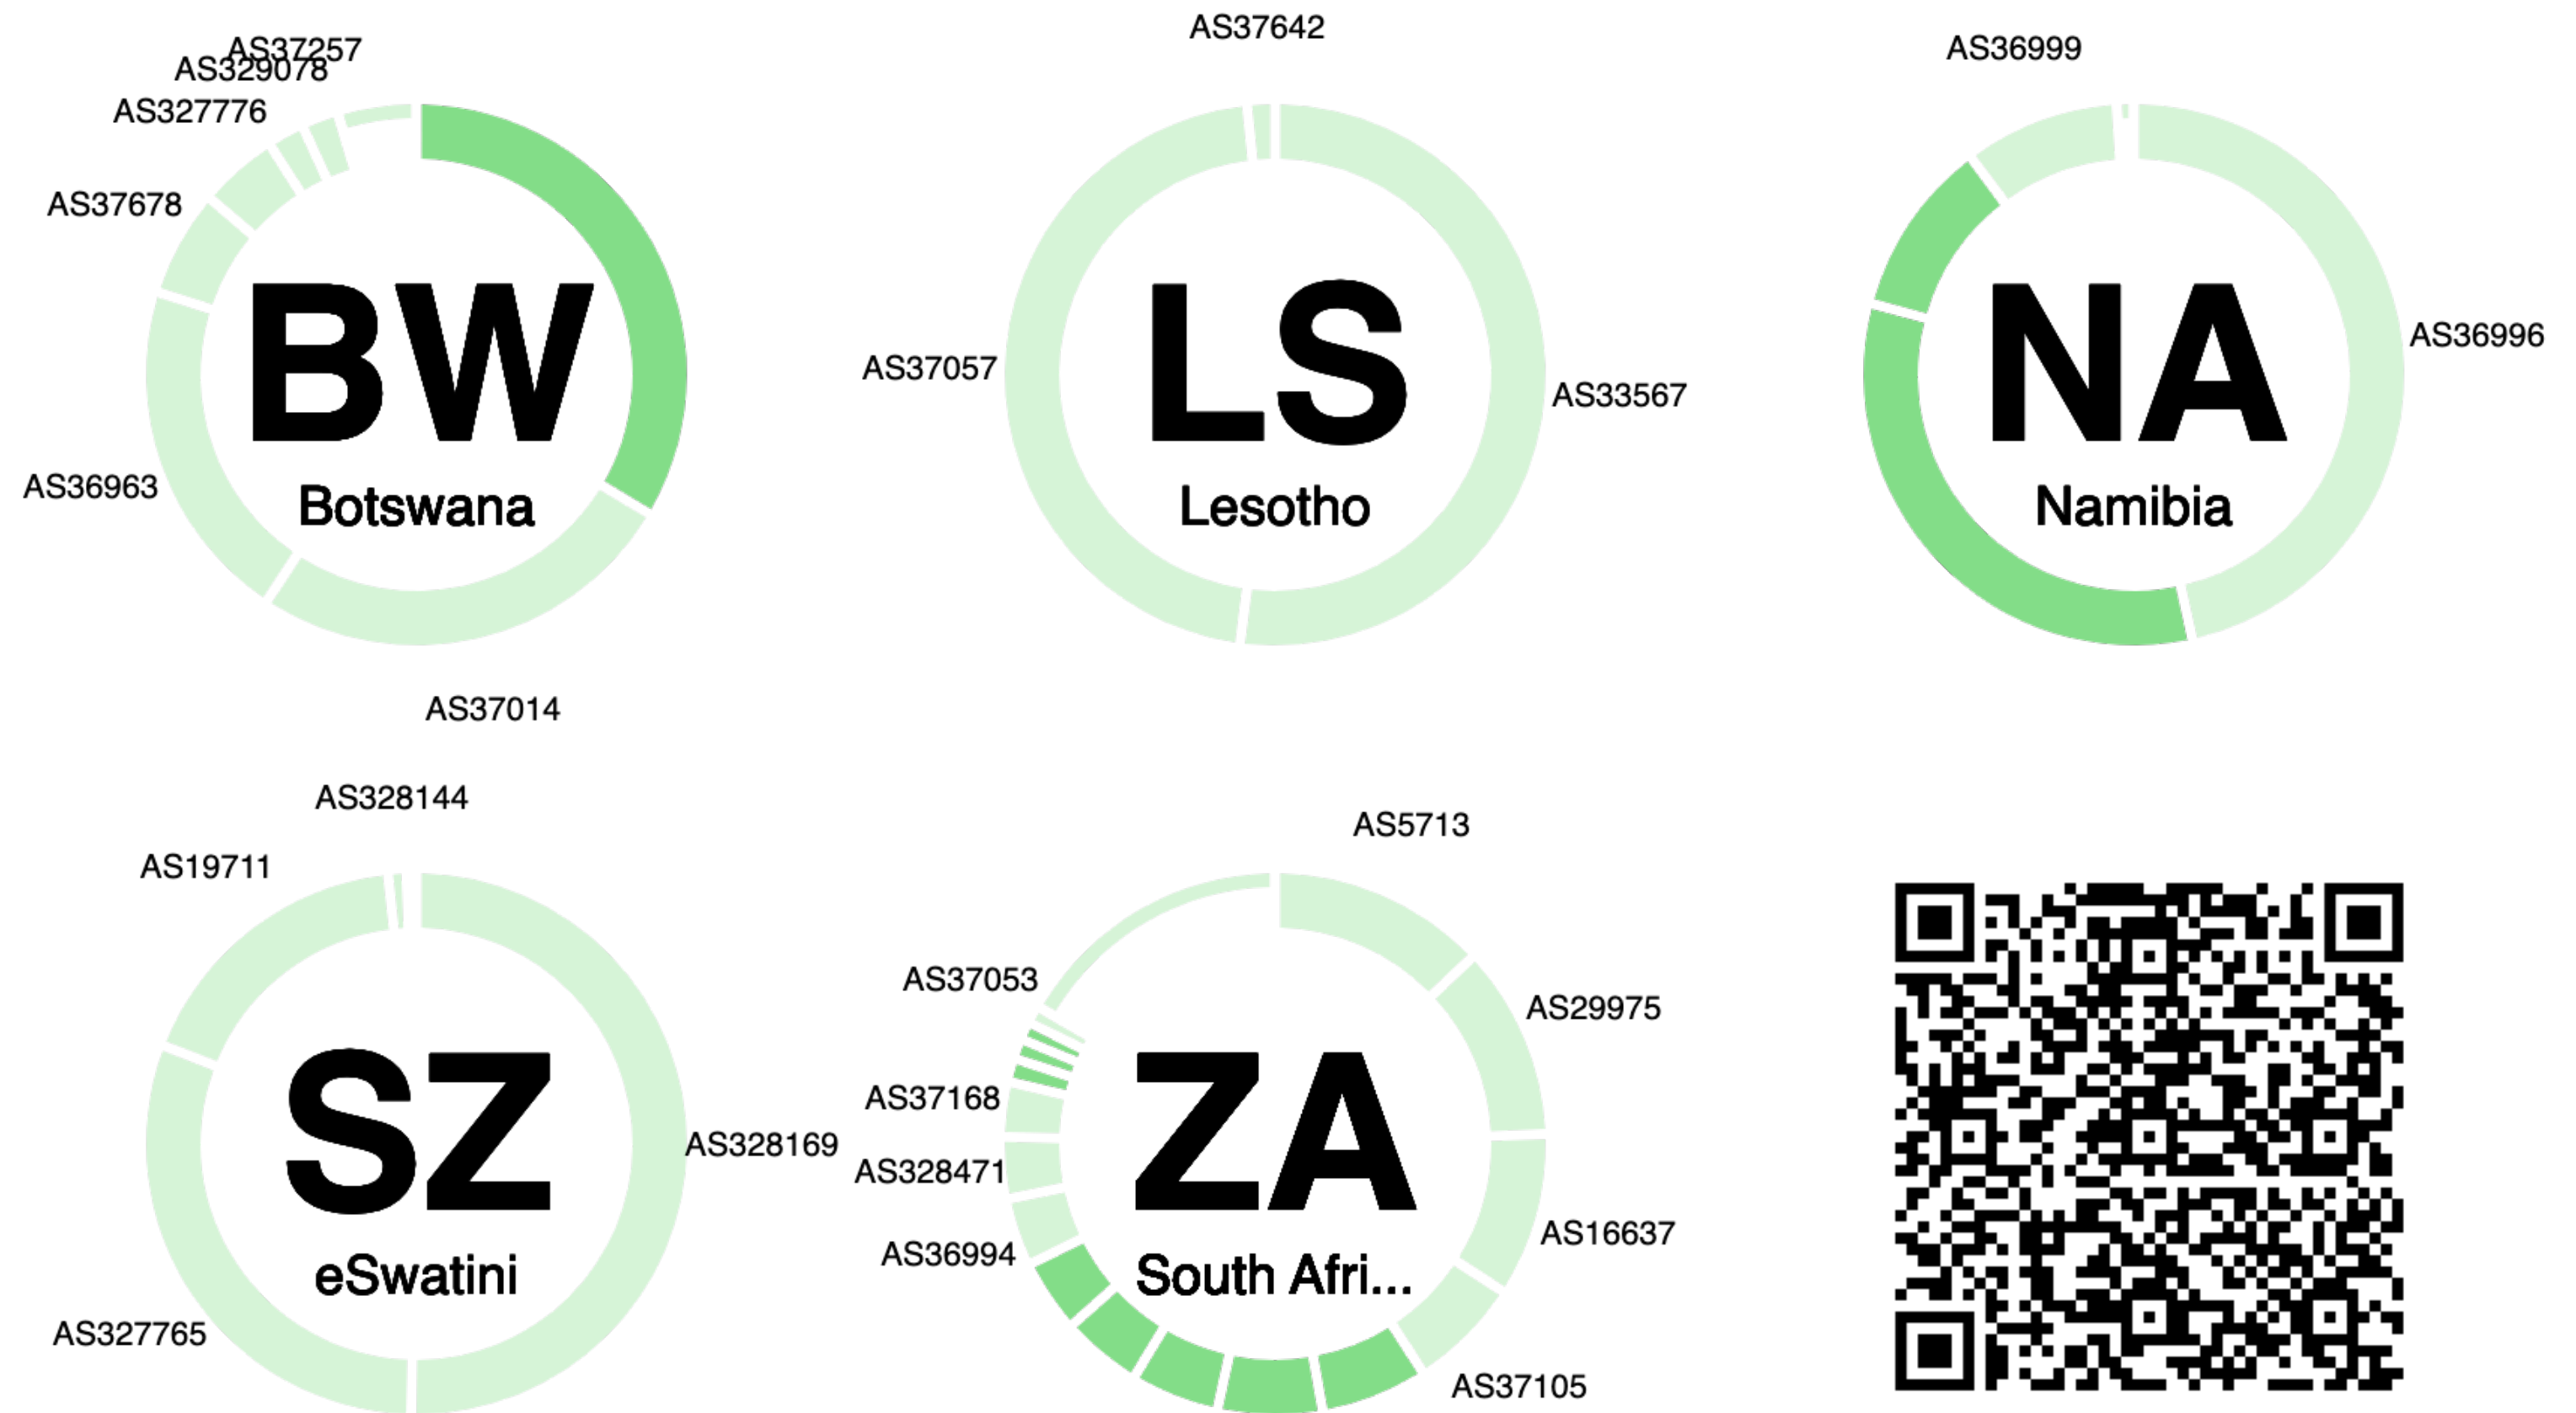

Date 14/08/2023

Address Family IPv4

Protocol Any

Aggregate function Median

MinRTT Latency AS30985
Mali

<https://observablehq.com/@ripenc/atlas-latency-worldmap>

MinRTT

Your network **neighbourhood** as seen through RIPE Atlas

Try your probe here

<https://observablehq.com/@ripenccl/atlas-probe-neighbourhood?>

3. Finding anomalies in Min. RTT explorer

Observed by Probe 22471 in AS9299

Country IXP Jedi
Keeping traffic Local

3. Finding anomalies in Country IXP JEDI

<https://jedi.ripe.net/latest/PH/ixpcountry/index.html?ASNS=all&ipv=v4>

RIPE Atlas probe coverage

Showing ASNs covering at least 1% of the country's population (2023-08-15)

- ASN is not covered
- ASN has at least 1 probe

We'd like to install probes in these ASNs

More reasons to love RIPE Atlas

12,000 Probes

Global Coverage

Fair Use/
NON Monetary

Trusted Source

Non-profit organization
Volunteers: End Users

Safe & Secure