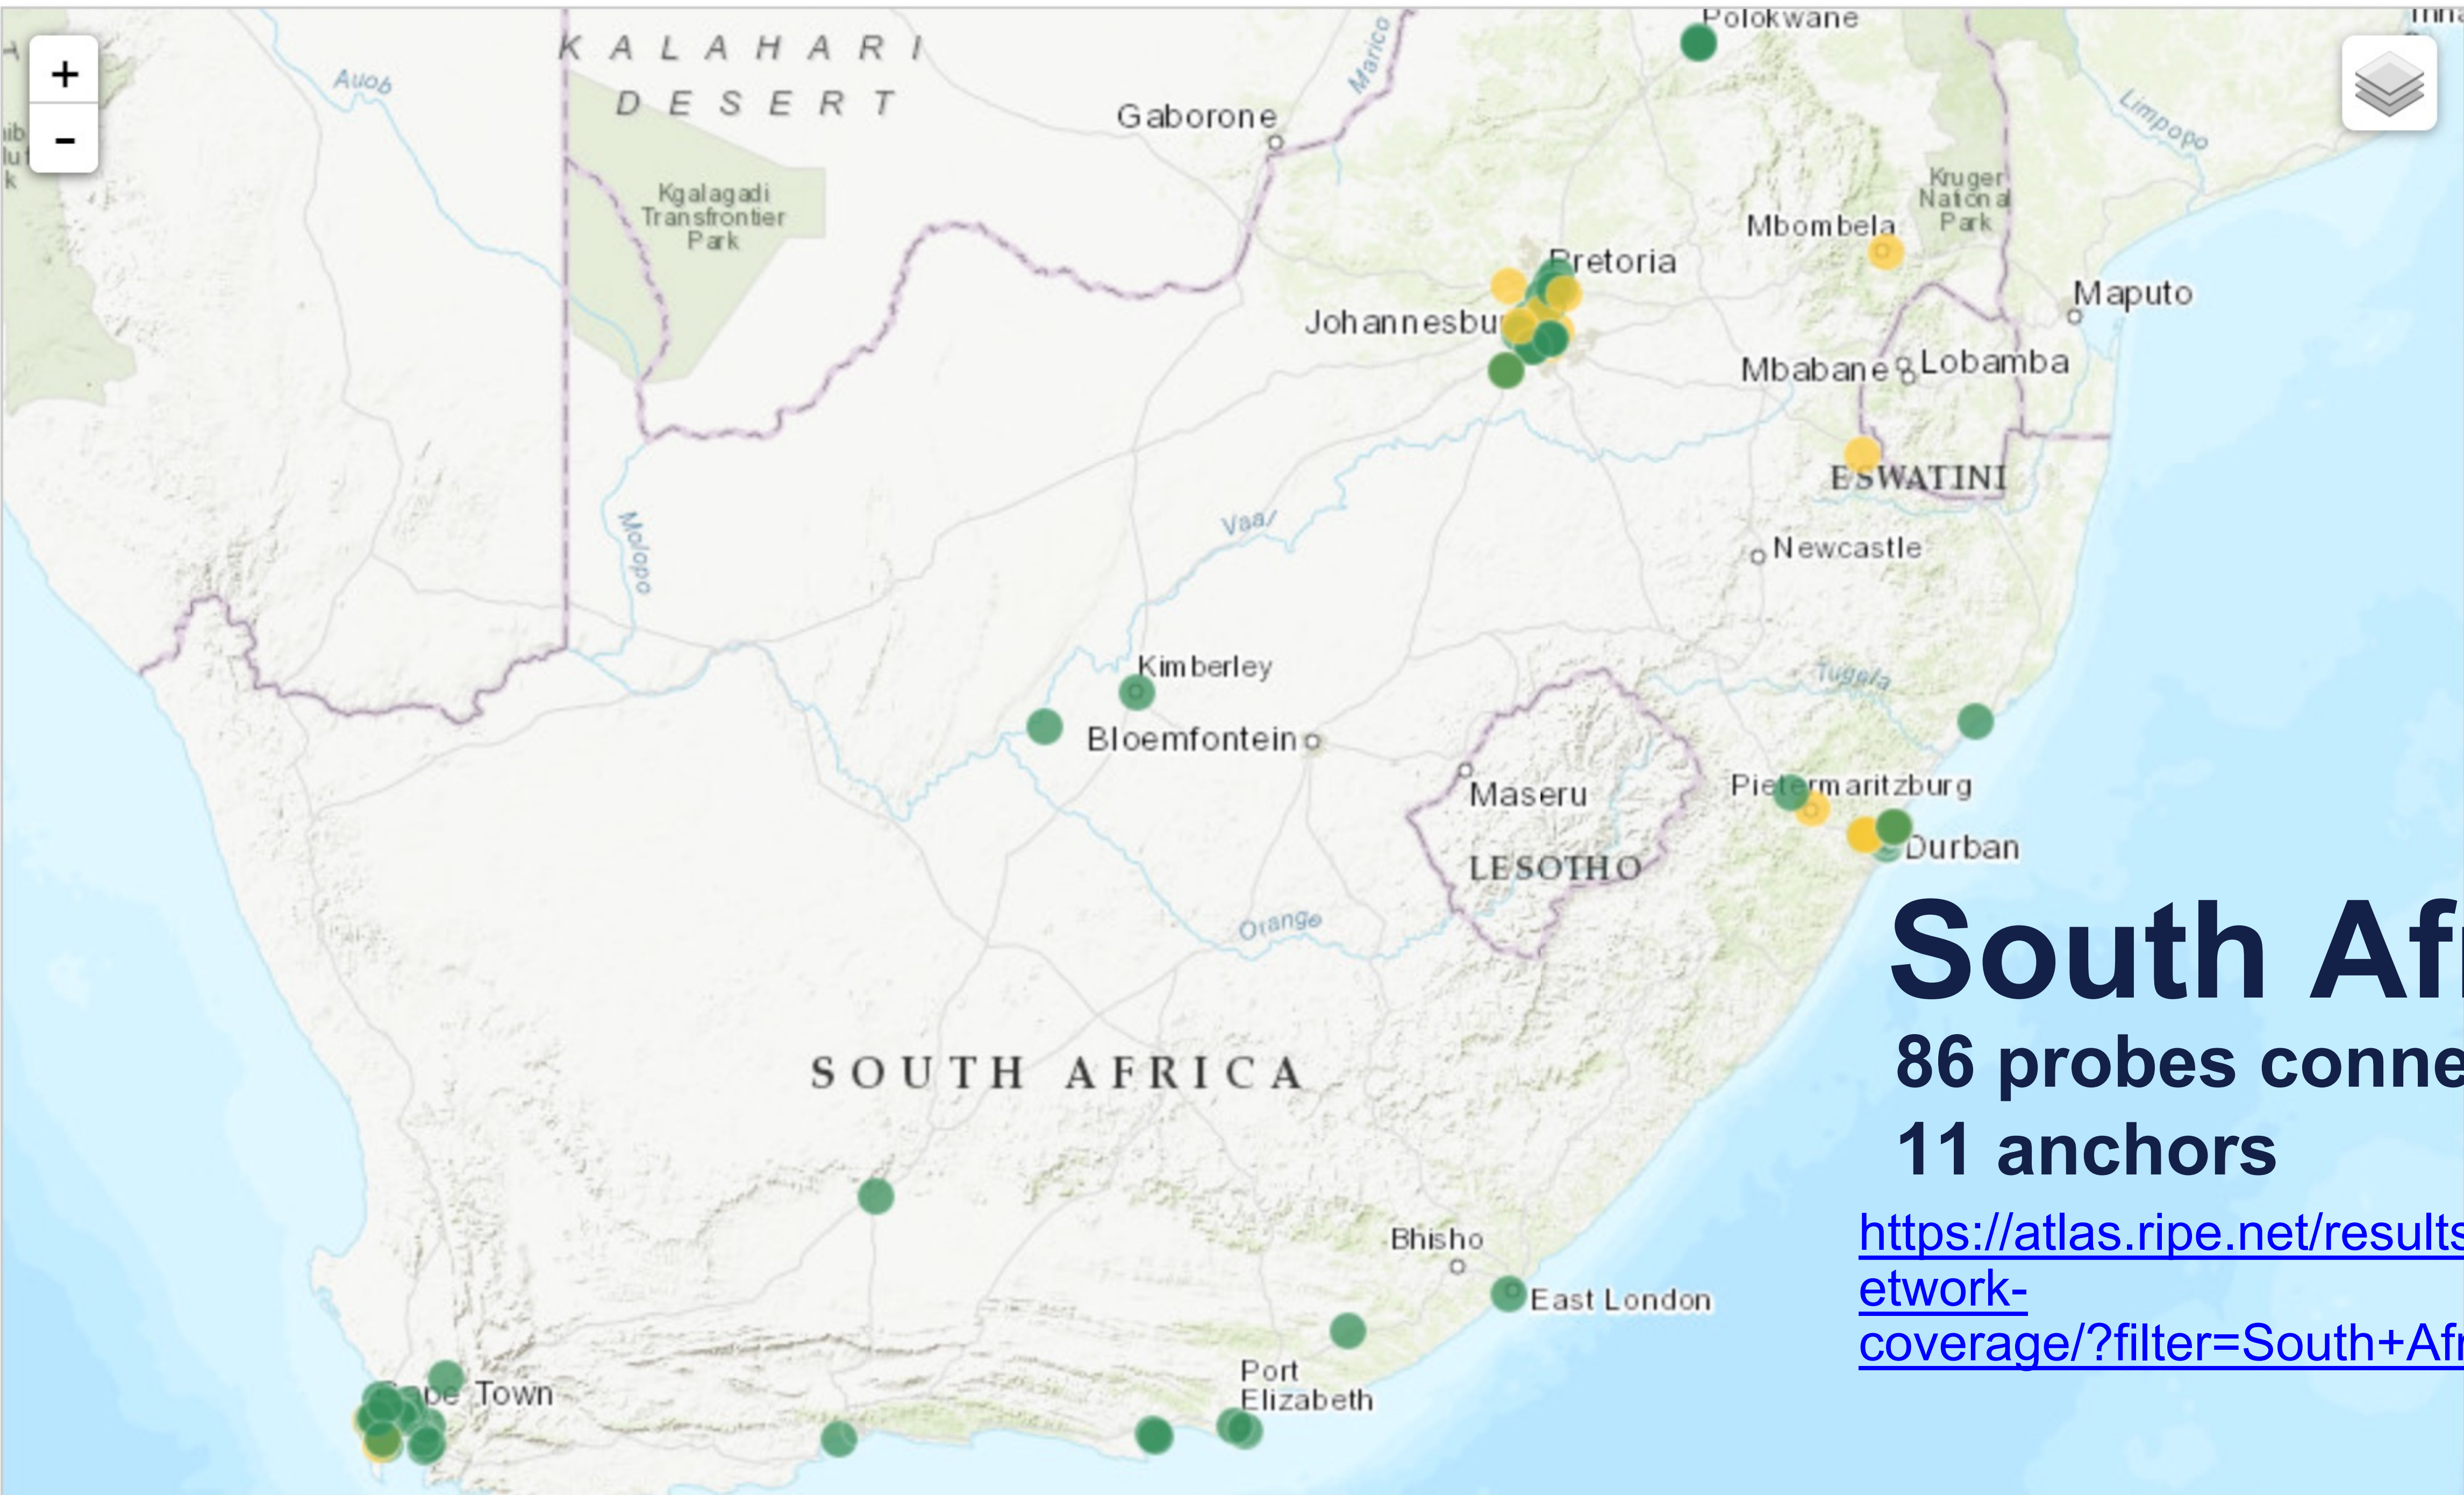

To validate findings

A view into
South Africa and Kenya

Probes in AFRICA

South Africa
86 probes connected
11 anchors

[https://atlas.ripe.net/results/maps/network-coverage/?filter=South+Africa+\(za\)](https://atlas.ripe.net/results/maps/network-coverage/?filter=South+Africa+(za))