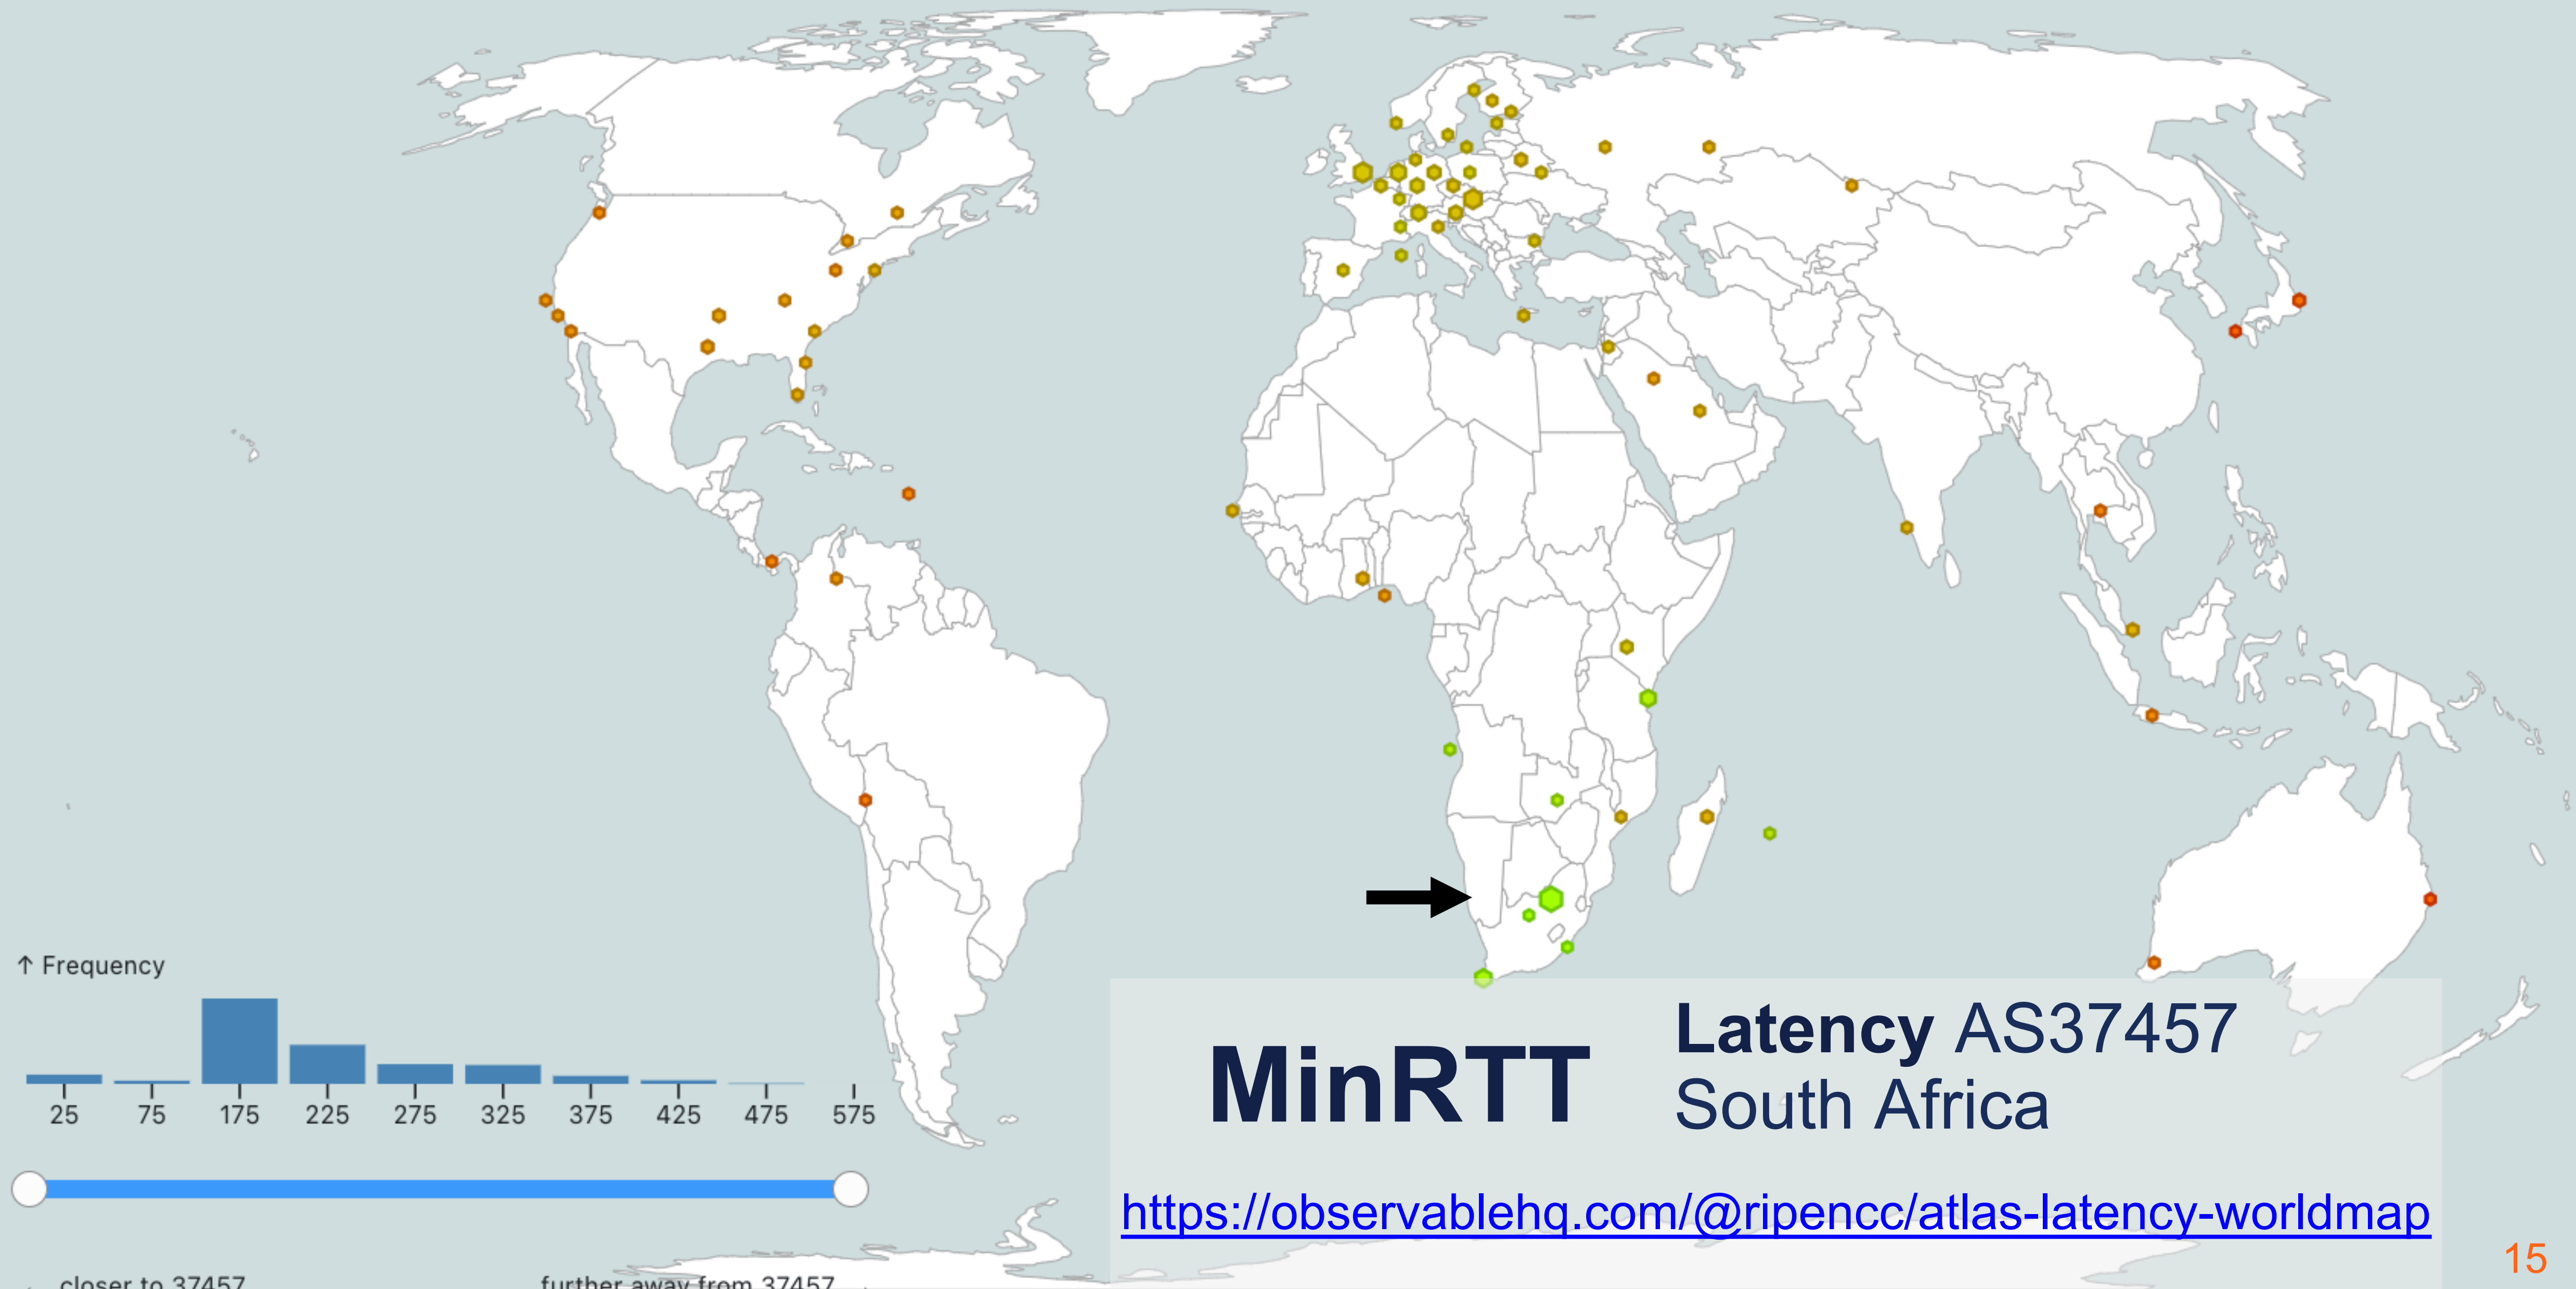

Fullscreen + -

Origin (ASN or ix-ID)

37457

Date

14/08/2023

Address Family

IPv4

Protocol

Any

Aggregate function

Median

MinRTT

Latency AS37457 South Africa

<https://observablehq.com/@ripenc/atlas-latency-worldmap>