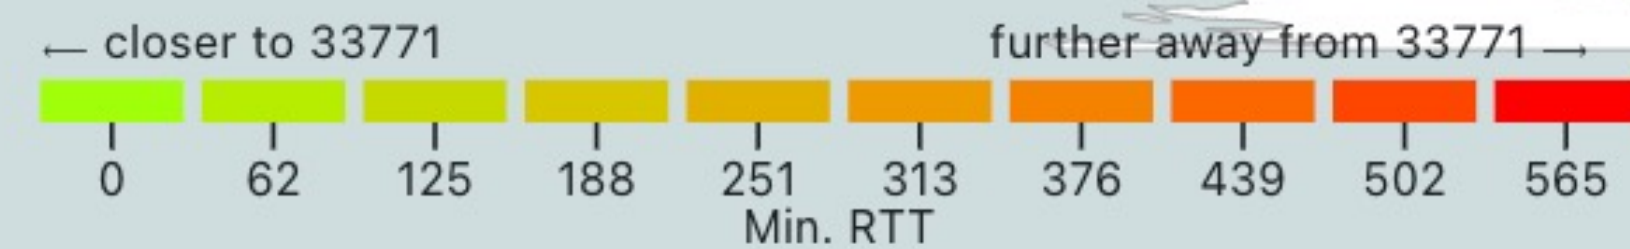

↑ Frequency